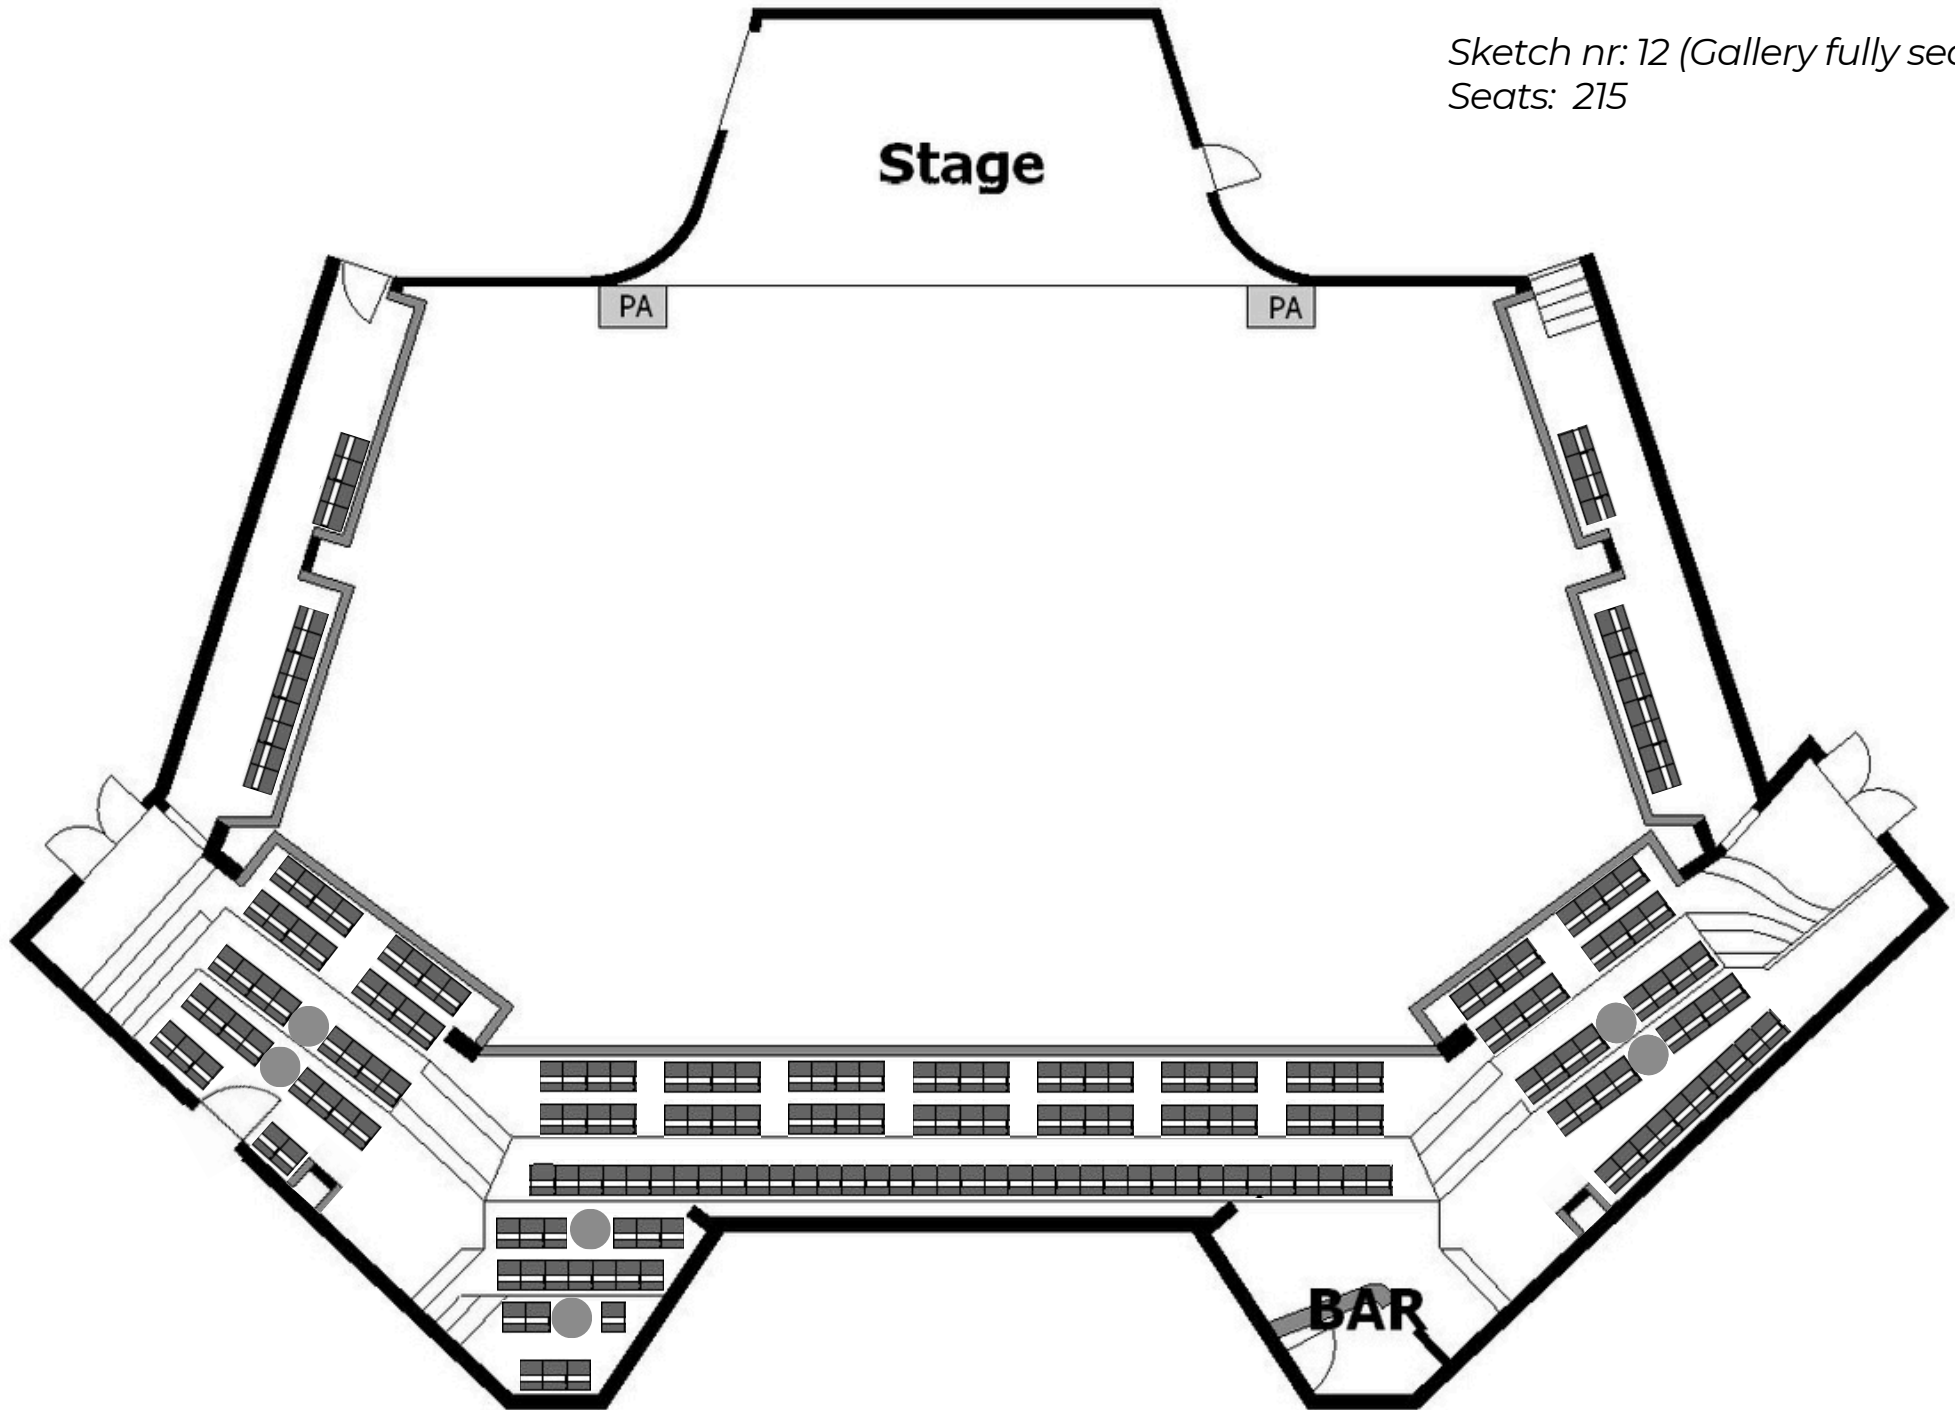

# Cosmopolite

Updated: Nov 2025

Sketch nr: 10 (Rows + tall tables)

Seats: 196

Parquet: 150 seats

Bar area: 46 seats

# *Cosmopolite*

Updated: Nov 2025

*Sketch nr: 11 (Gallery without seats)*  
*Seats: N/A*

# Cosmopolite

Updated: Nov 2025

Sketch nr: 12 (Gallery fully seated)  
Seats: 215

# Cosmopolite

Updated: Nov 2025

Sketch nr: 13 (Gallery comfortable)  
Seats: 127