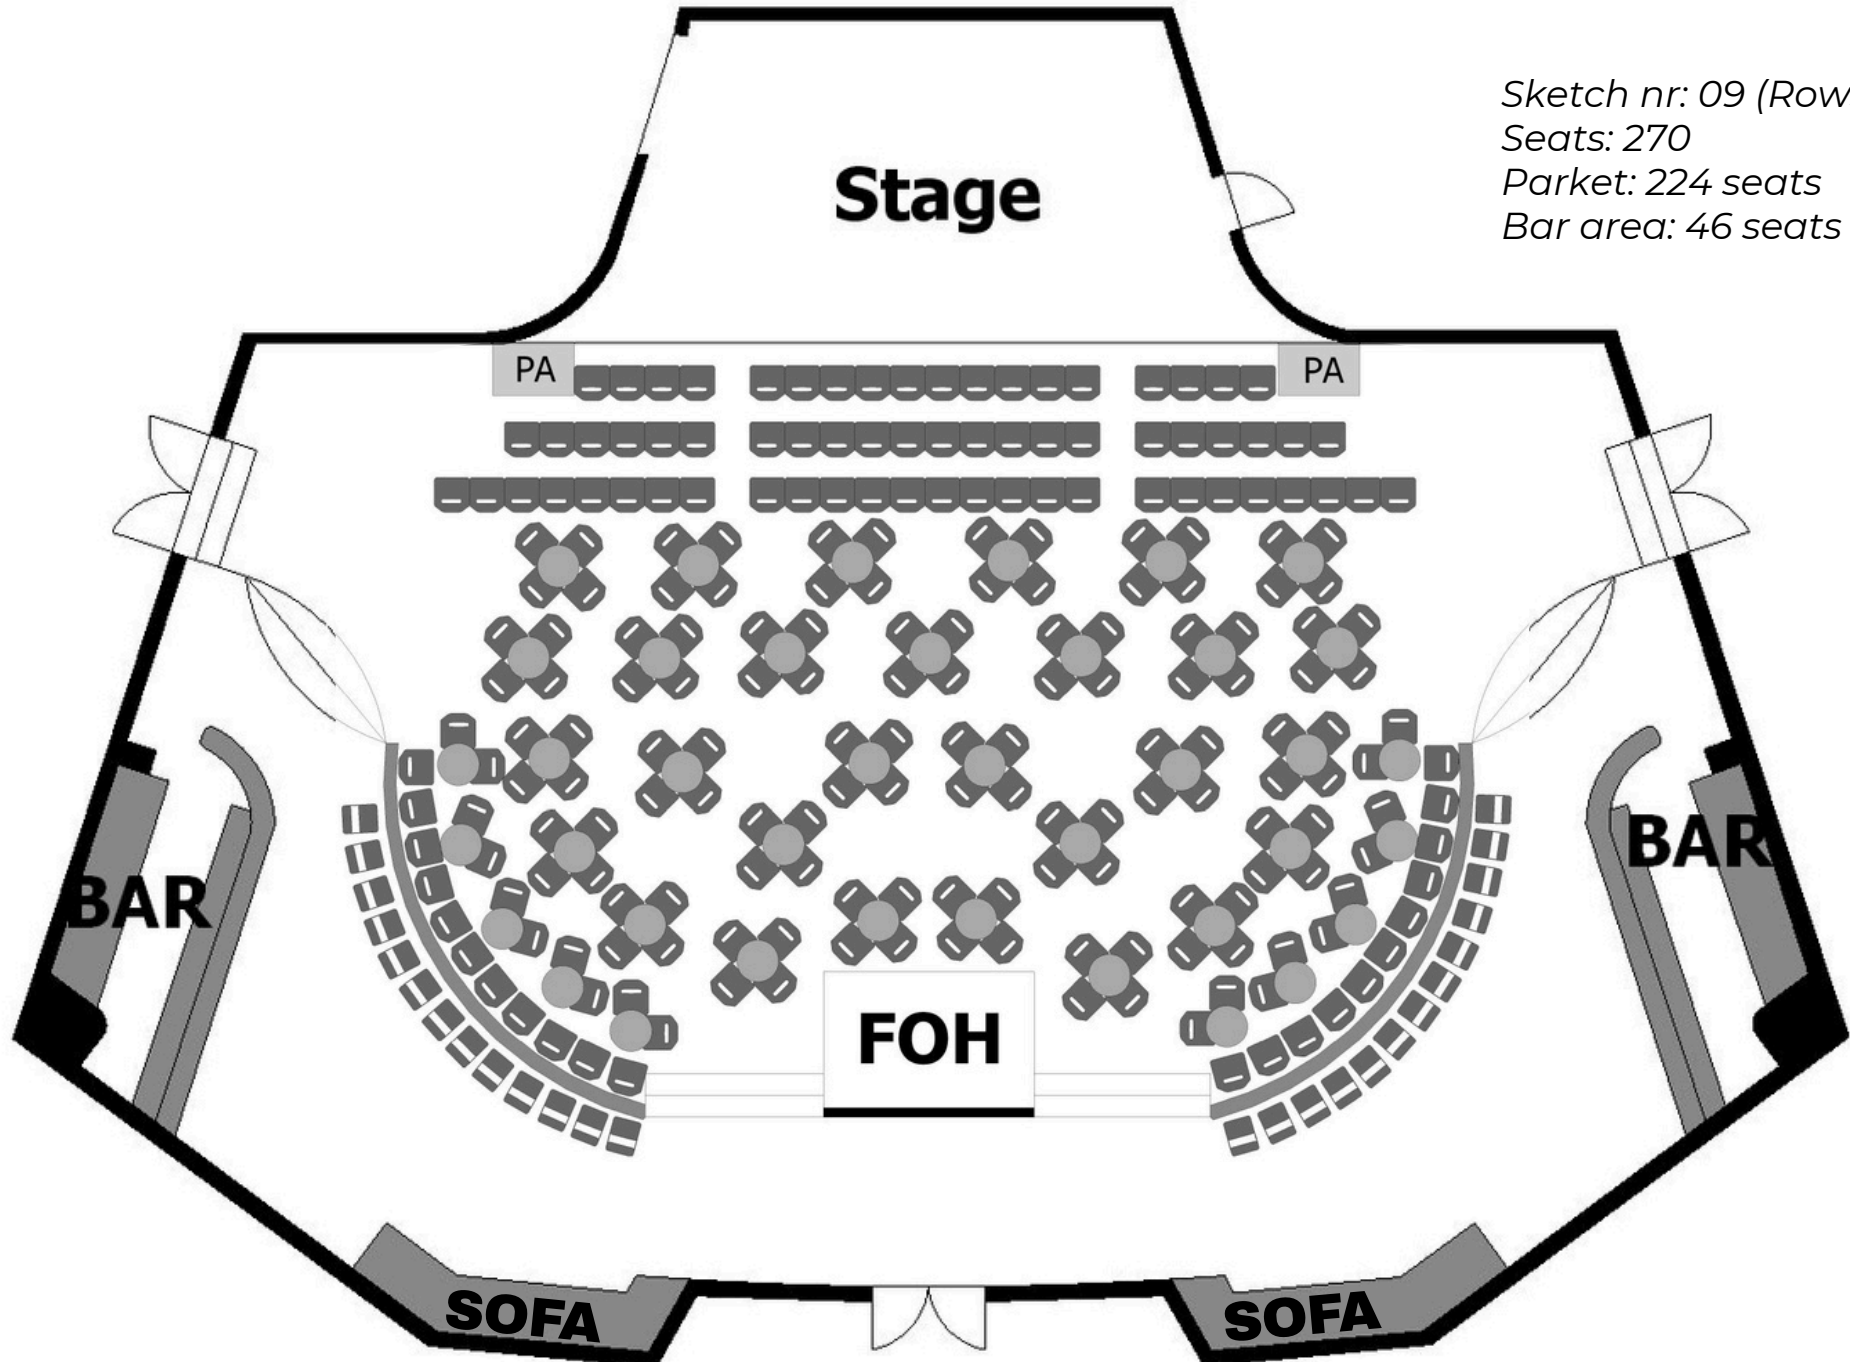

## Sal:

- **Bord**
  - Runde, grå, dia: 60cm H: 69/105cm (**48stk**)
  - Langbord, grå, L: 180cm B: 75cm H: 69cm (**22stk**)
  - Runde, sølv, dia: 60cm H: 69cm (**20stk**)
- **Stoler**
  - Stablestoler, svart plast, B: 50cm, D: 52cm, H: 83cm (**240stk**)
  - Klappstoler, svart plast, B: 45cm, D: 53cm, H: 78cm (**260stk**)

# Cosmopolite

Updated: Nov 2025

Sketch nr: 09 (Rows + cafe)

Seats: 270

Parket: 224 seats

Bar area: 46 seats

# Cosmopolite

Updated: Nov 2025

Sketch nr: 10 (Rows + tall tables)

Seats: 196

Parquet: 150 seats

Bar area: 46 seats

# Cosmopolite

Updated: Nov 2025

Sketch nr: 03a (Max seating)  
Seats: 350