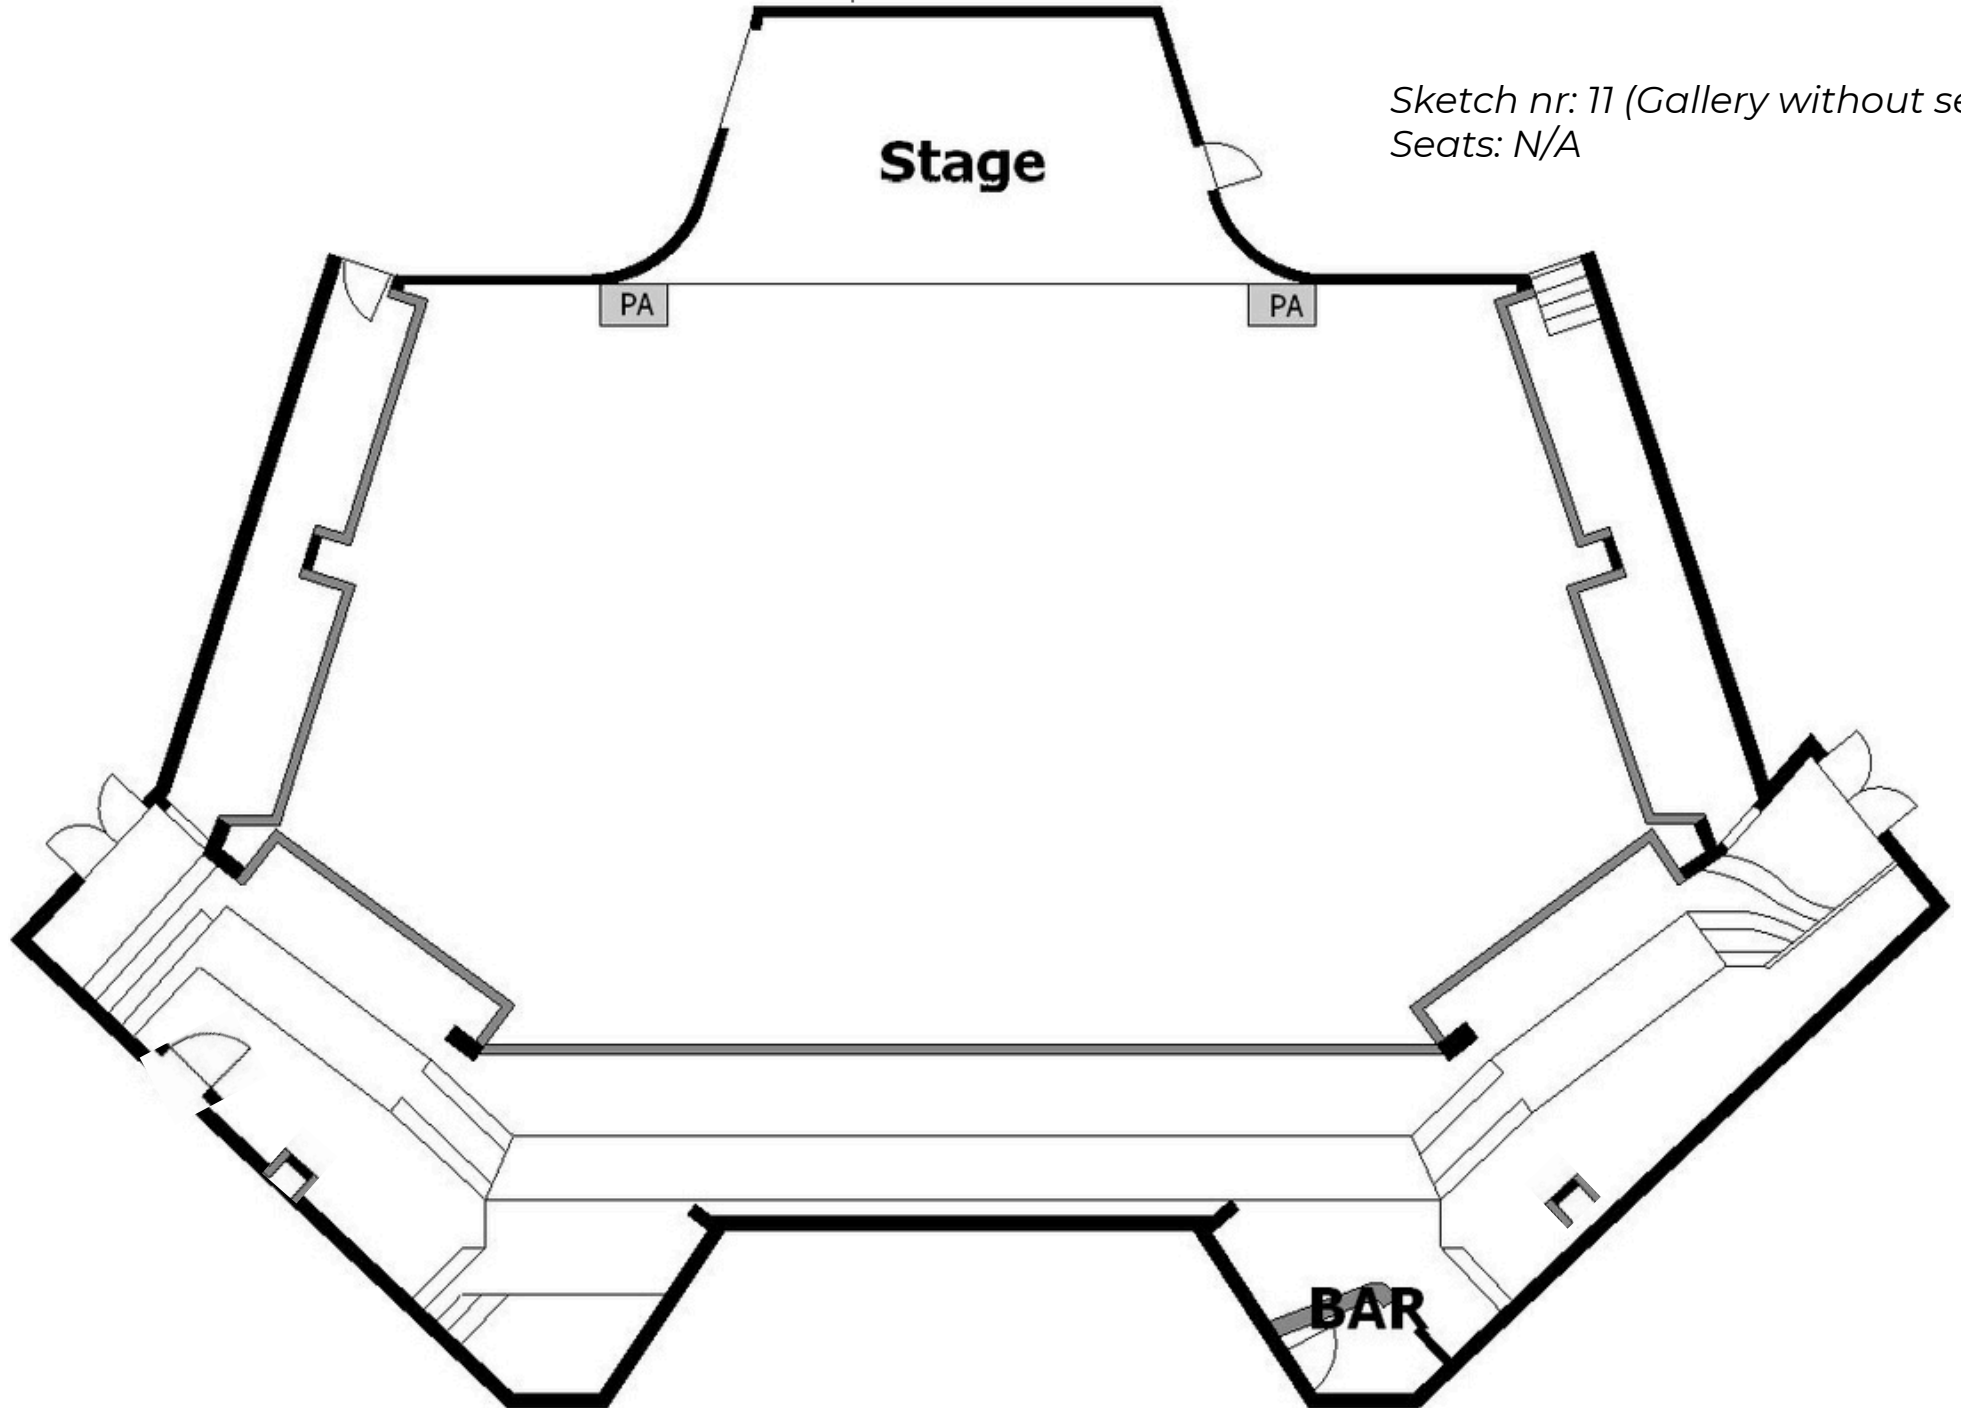

# Cosmopolite

Updated: Nov 2025

Sketch nr: 09 (Rows + cafe)

Seats: 270

Parket: 224 seats

Bar area: 46 seats

# Cosmopolite

Updated: Nov 2025

Sketch nr: 10 (Rows + tall tables)

Seats: 196

Parquet: 150 seats

Bar area: 46 seats

# Cosmopolite

Updated: Nov 2025

Sketch nr: 12 (Gallery fully seated)  
Seats: 215

# Cosmopolite

Updated: Nov 2025

Sketch nr: 03a (Max seating)  
Seats: 350