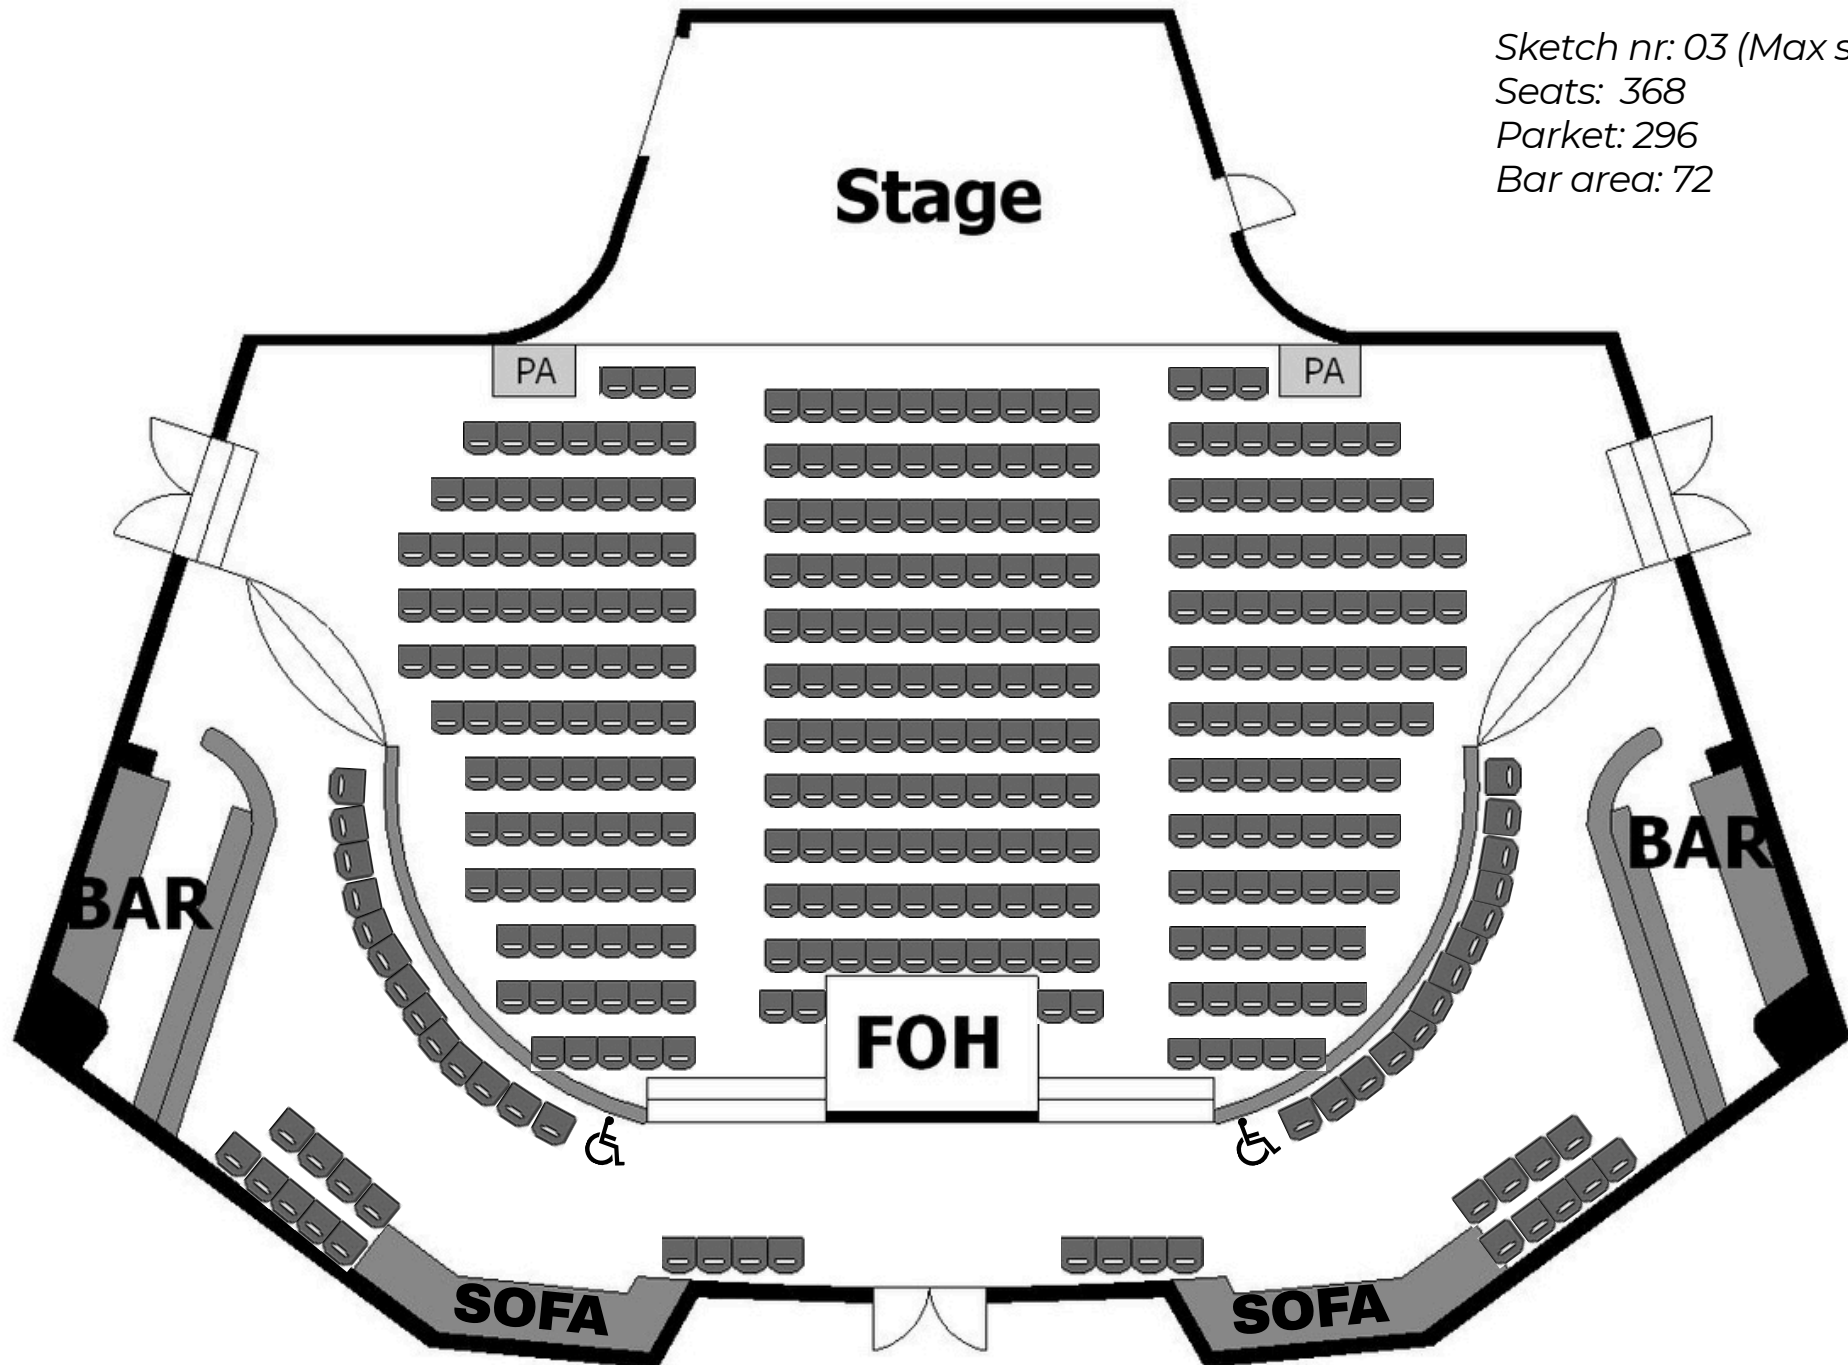

## Sal:

- **Bord**
  - Runde, grå, dia: 60cm H: 69/105cm (**48stk**)
  - Langbord, grå, L: 180cm B: 75cm H: 69cm (**22stk**)
  - Runde, sølv, dia: 60cm H: 69cm (**20stk**)
- **Stoler**
  - Stablestoler, svart plast, B: 50cm, D: 52cm, H: 83cm (**240stk**)
  - Klappstoler, svart plast, B: 45cm, D: 53cm, H: 78cm (**260stk**)

# Cosmopolite

Updated: Nov 2025

Sketch nr: 03 (Max seating)

Seats: 368

Parket: 296

Bar area: 72

# Cosmopolite

Updated: Nov 2025

Sketch nr: 04 (Comfortable)

Seats: 288

Parket: 242

Bar area: 46

# Cosmopolite

Updated: Nov 2025

Sketch nr: 03a (Max seating)  
Seats: 350