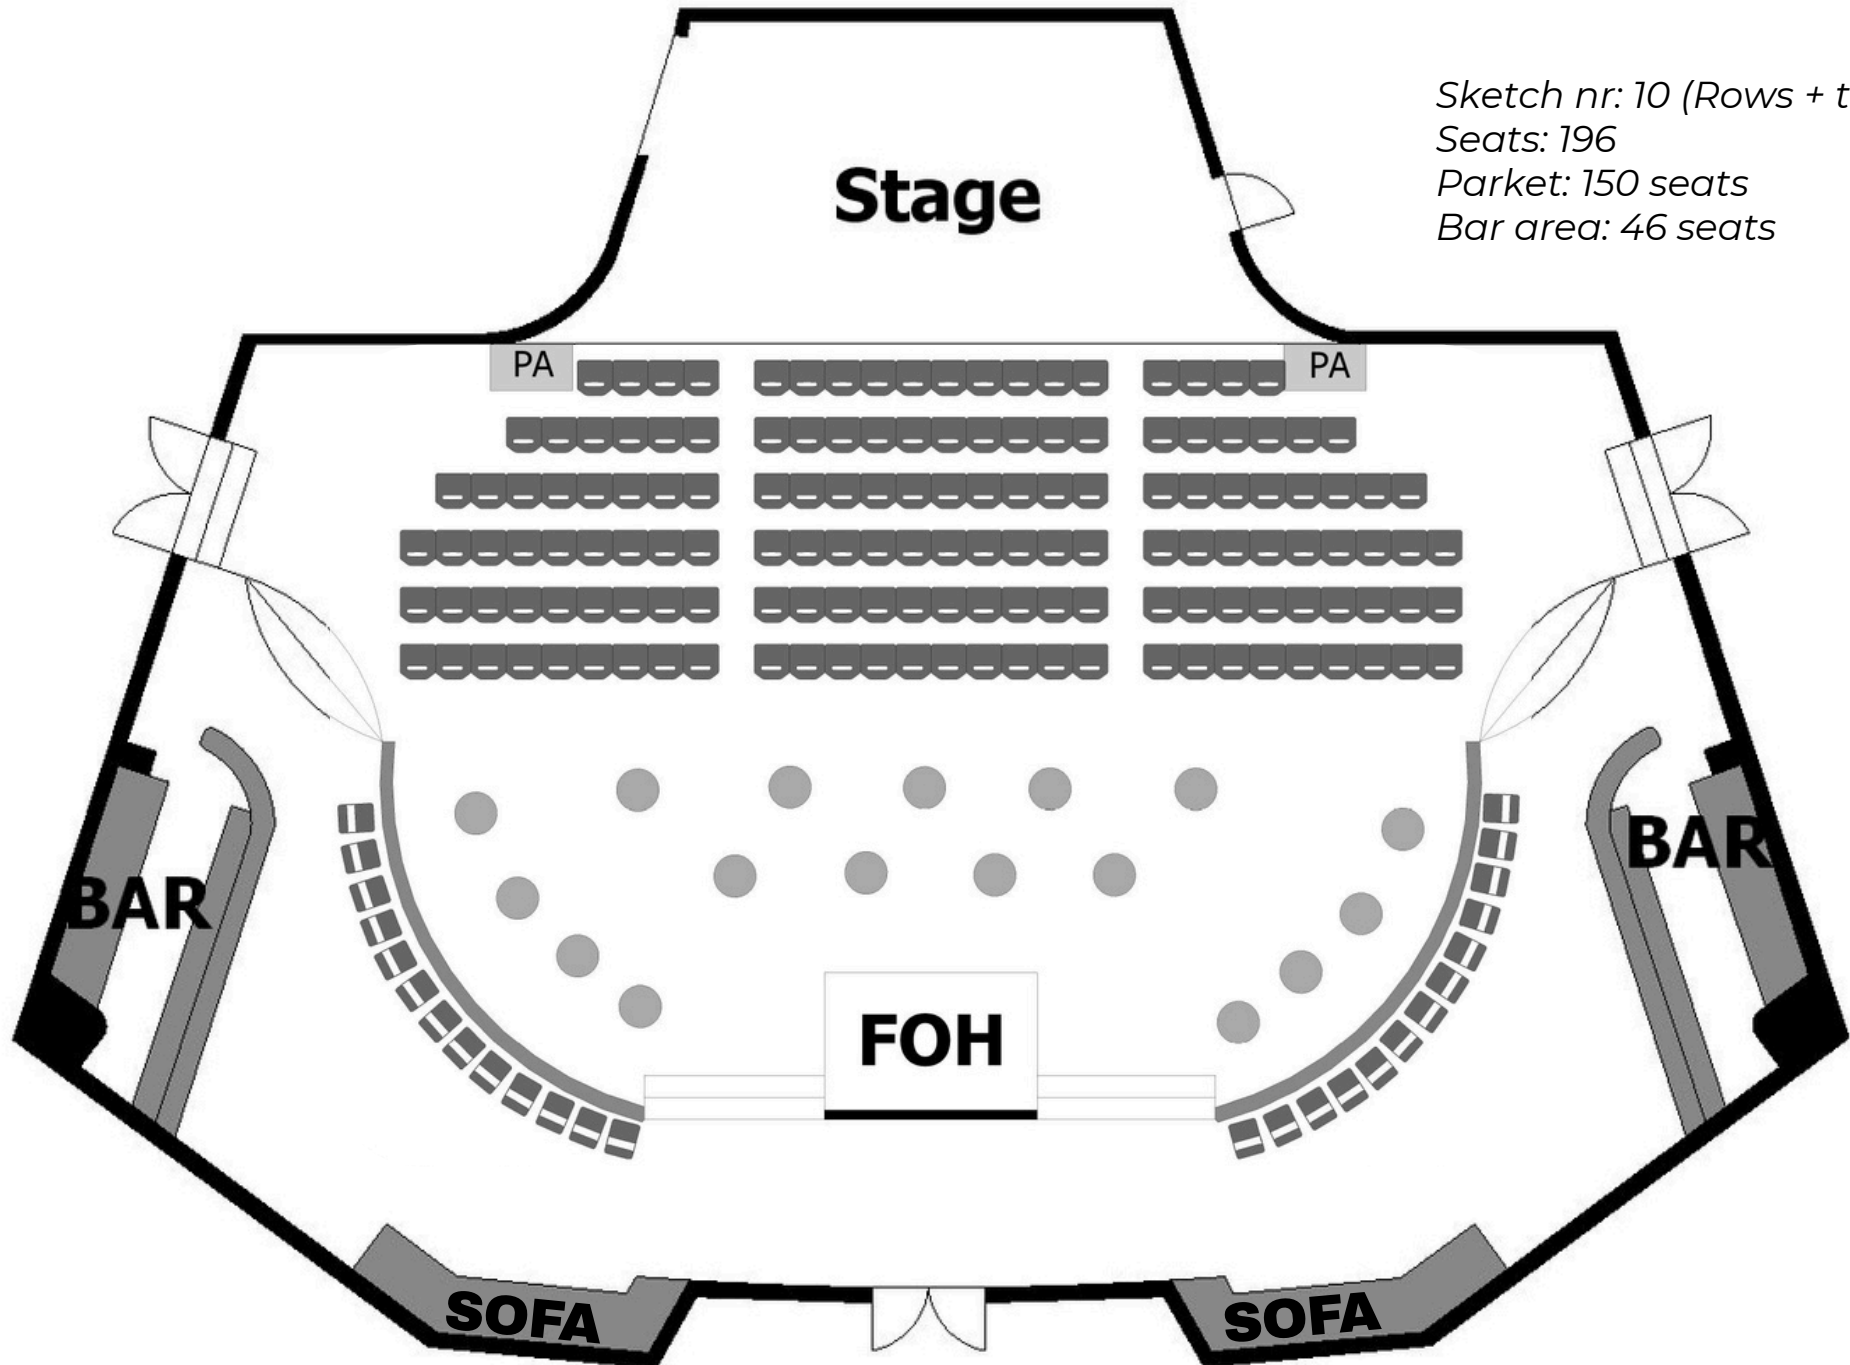

# Cosmopolite

Updated: Nov 2025

Sketch nr: 09 (Rows + cafe)

Seats: 270

Parket: 224 seats

Bar area: 46 seats

# Cosmopolite

Updated: Nov 2025

Sketch nr: 10 (Rows + tall tables)

Seats: 196

Parquet: 150 seats

Bar area: 46 seats

# *Cosmopolite*

Updated: Nov 2025

*Sketch nr: 11 (Gallery without seats)*  
*Seats: N/A*

# Cosmopolite

Updated: Nov 2025

Sketch nr: 12 (Gallery fully seated)  
Seats: 215