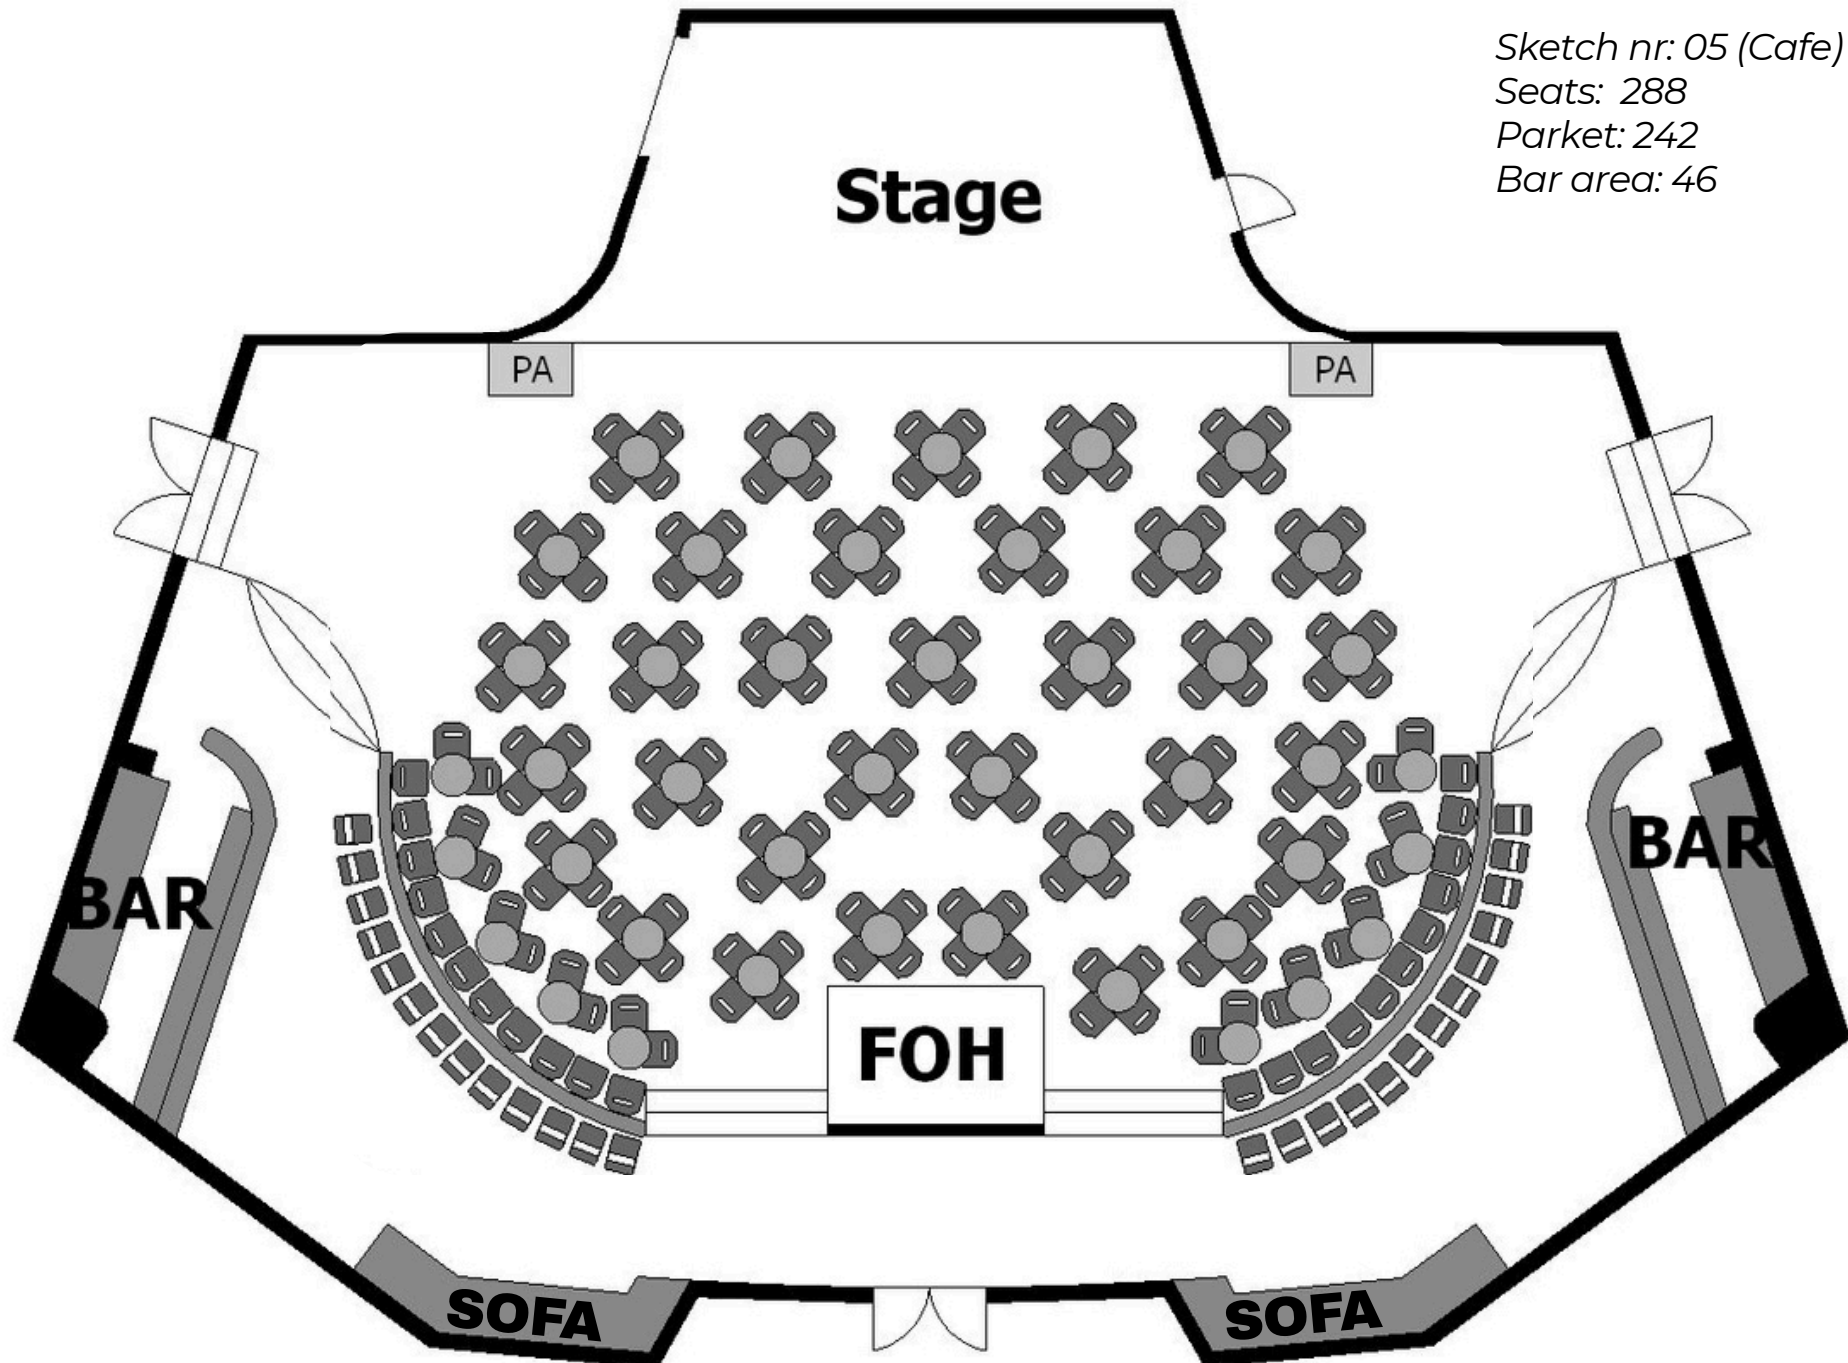

## Sal:

- **Bord**
  - Runde, grå, dia: 60cm H: 69/105cm (**48stk**)
  - Langbord, grå, L: 180cm B: 75cm H: 69cm (**22stk**)
  - Runde, sølv, dia: 60cm H: 69cm (**20stk**)
- **Stoler**
  - Stablestoler, svart plast, B: 50cm, D: 52cm, H: 83cm (**240stk**)
  - Klappstoler, svart plast, B: 45cm, D: 53cm, H: 78cm (**260stk**)

# Cosmopolite

Updated: Nov 2025

Sketch nr: 05 (Cafe)

Seats: 288

Parket: 242

Bar area: 46

# Cosmopolite

Updated: Nov 2025

Sketch nr: 06 (Cafe 2)

Seats: 132

Parket: 112

Bar area: 20

6 tall tables

# Cosmopolite

Updated: Nov 2025

Sketch nr: 03a (Max seating)  
Seats: 350