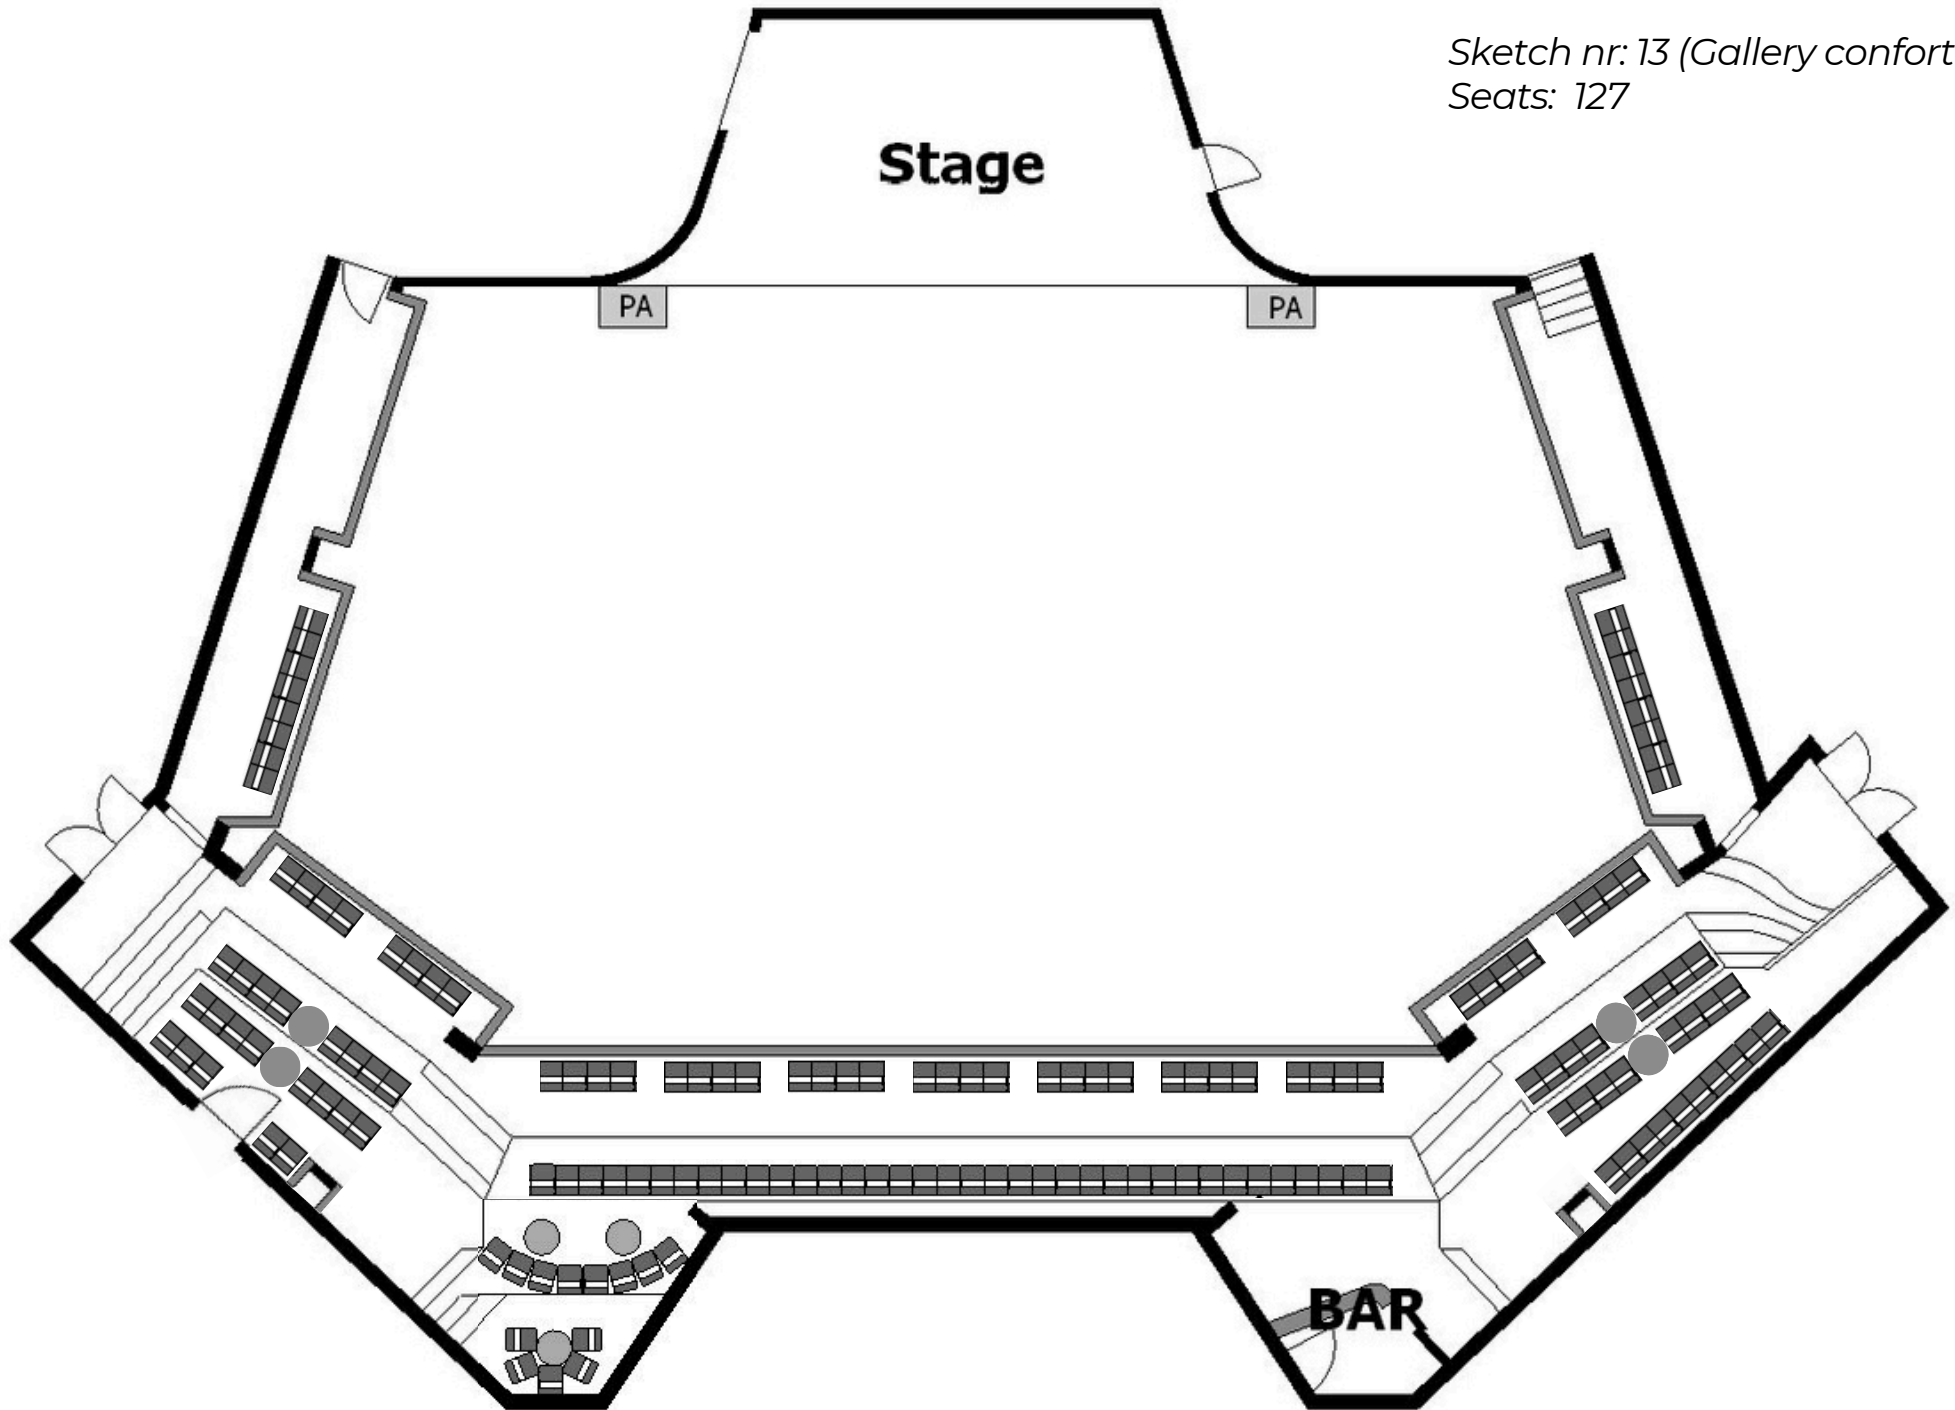

# Cosmopolite

Updated: Nov 2025

Sketch nr: 10 (Rows + tall tables)

Seats: 196

Parquet: 150 seats

Bar area: 46 seats

# Cosmopolite

Updated: Nov 2025

Sketch nr: 12 (Gallery fully seated)  
Seats: 215

# Cosmopolite

Updated: Nov 2025

Sketch nr: 13 (Gallery comfortable)  
Seats: 127

# Cosmopolite

Updated: Nov 2025

Sketch nr: 12a (Gallery for numbered seats)  
Seats: 200