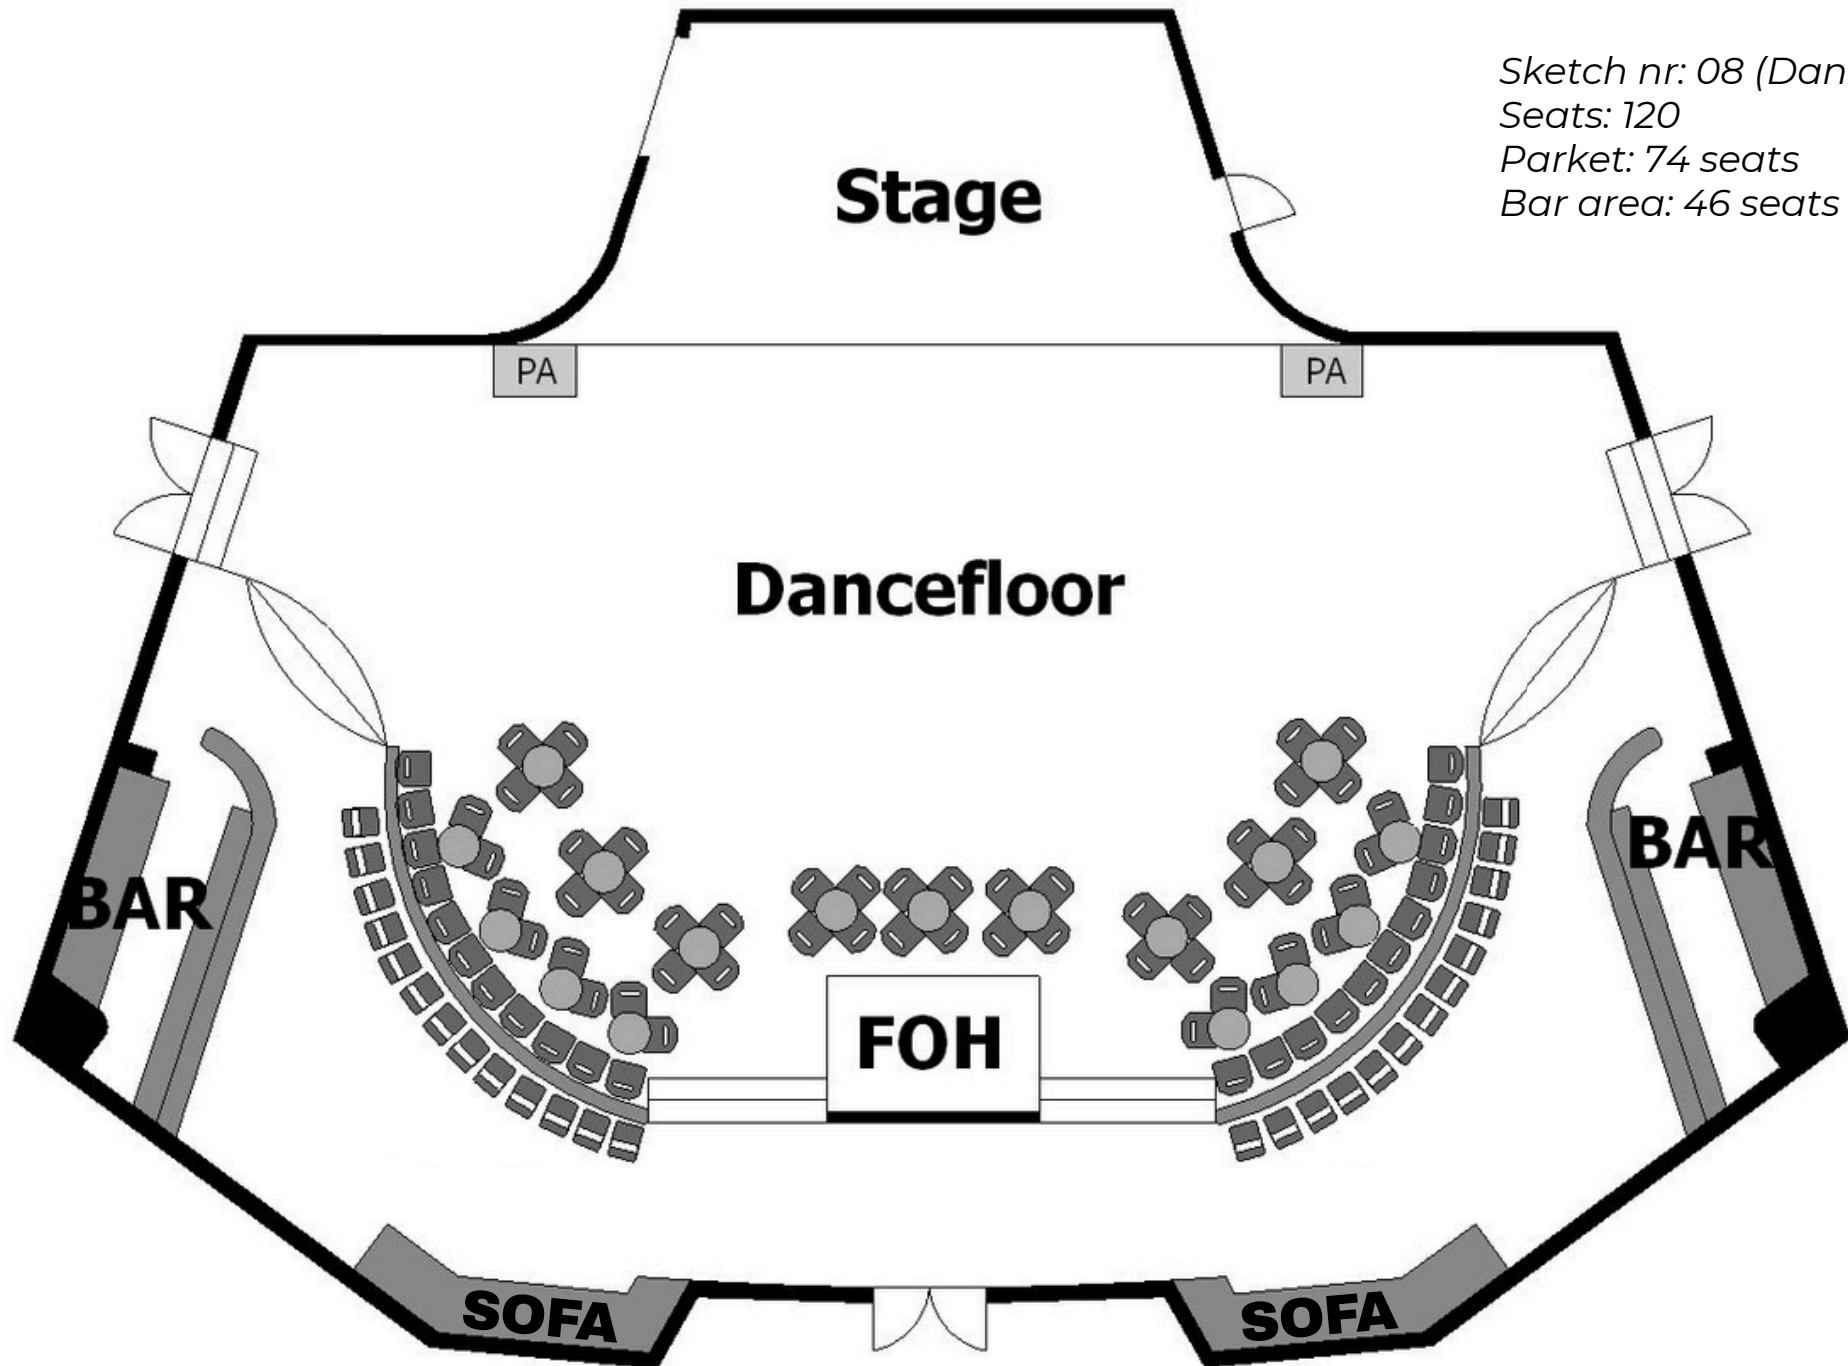

# Cosmopolite

Updated: Nov 2025

Sketch nr: 07 (Dance floor)

Seats: 148

Parket: 102

Bar area: 46

# Cosmopolite

Updated: Nov 2025

Sketch nr: 08 (Dance floor 2)

Seats: 120

Parket: 74 seats

Bar area: 46 seats

# Cosmopolite

Updated: Nov 2025

Sketch nr: 09 (Rows + cafe)

Seats: 270

Parket: 224 seats

Bar area: 46 seats

# Cosmopolite

Updated: Nov 2025

Sketch nr: 10 (Rows + tall tables)

Seats: 196

Parquet: 150 seats

Bar area: 46 seats