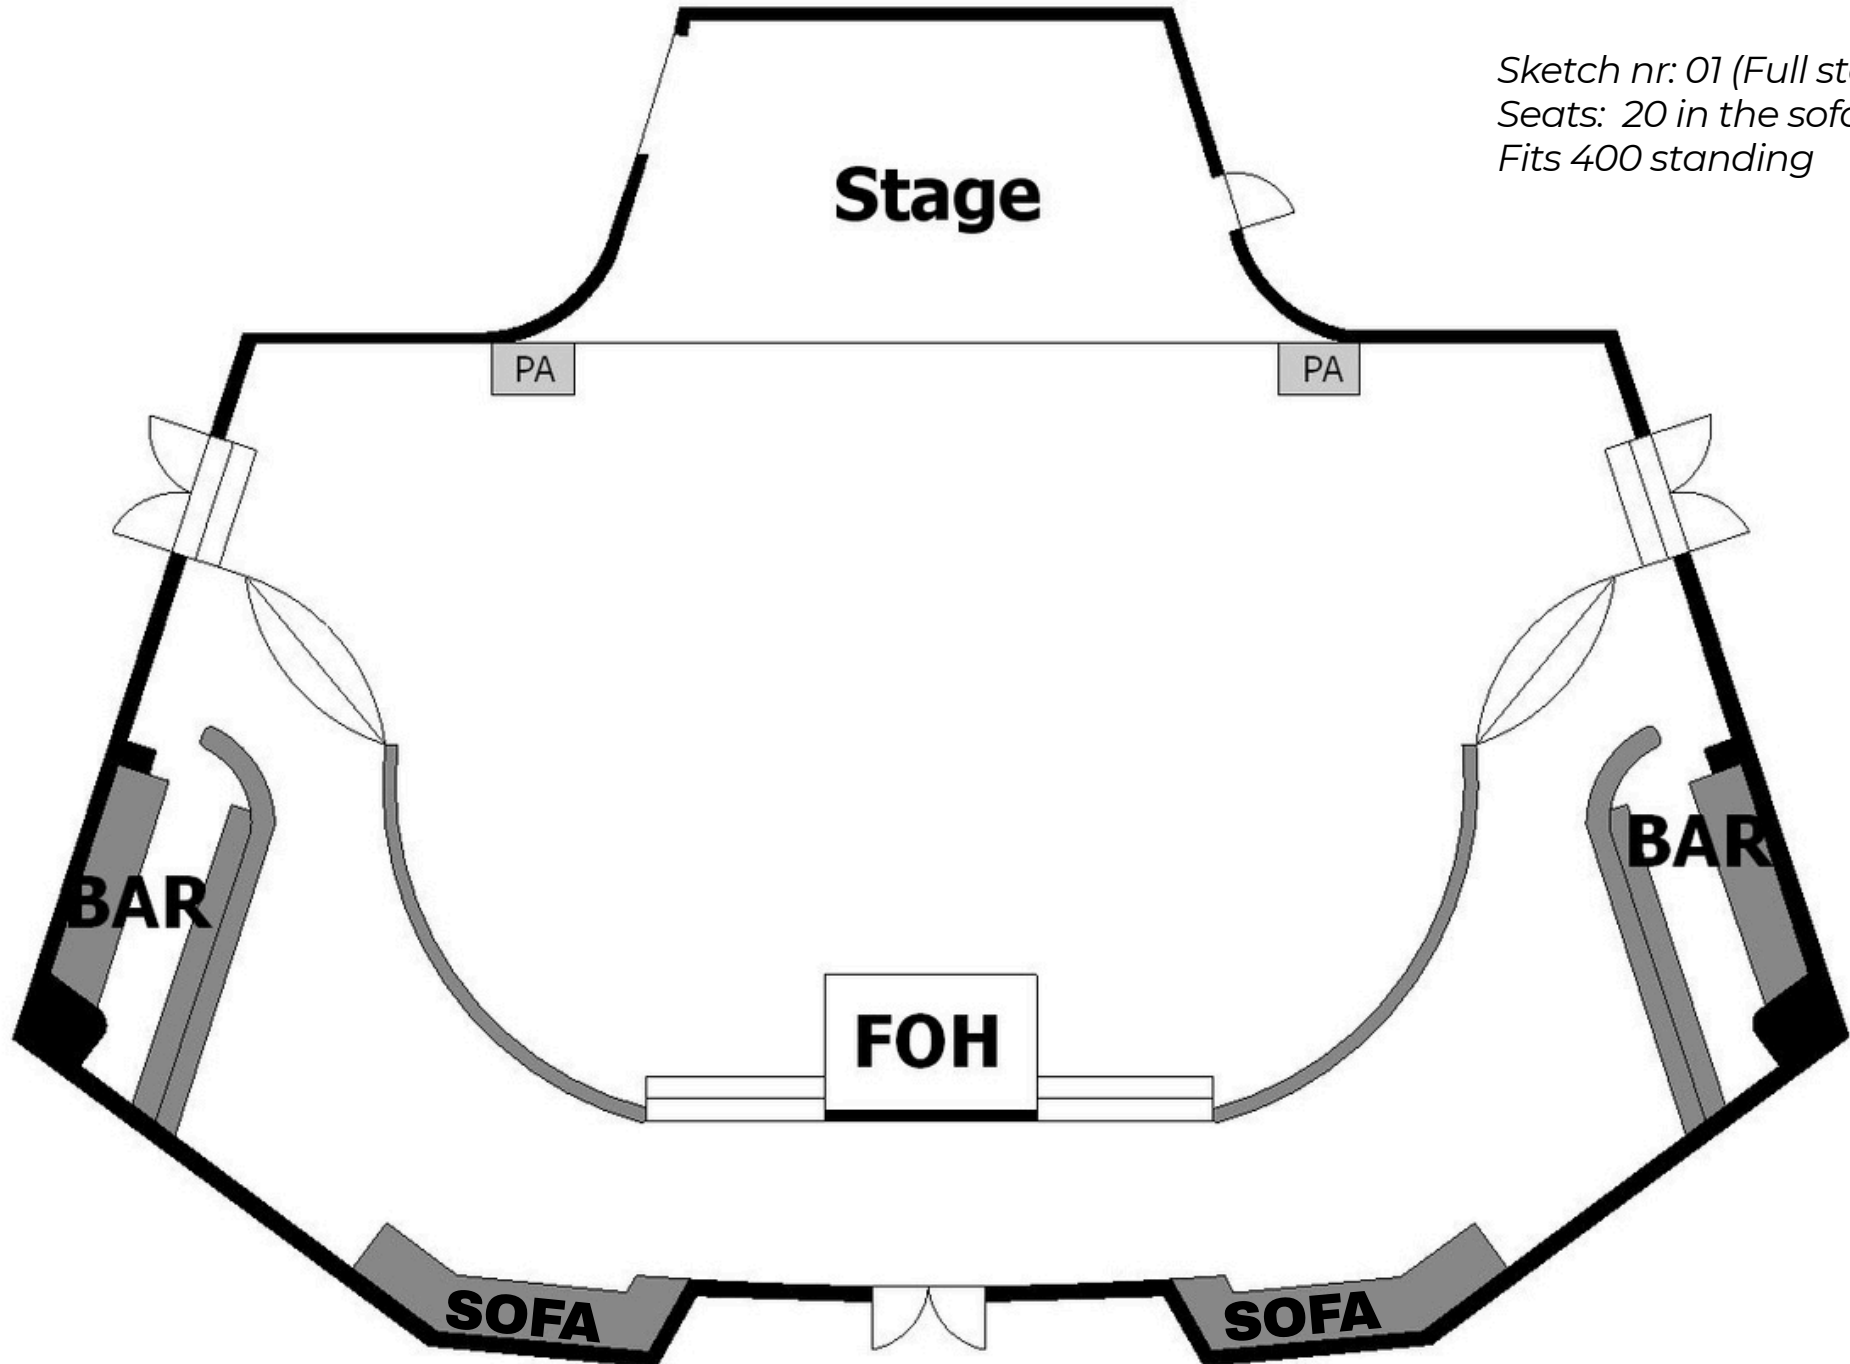

Cosmopolite

Updated: Nov 2025

Sketch nr: 01 (Full standing)
Seats: 20 in the sofas
Fits 400 standing