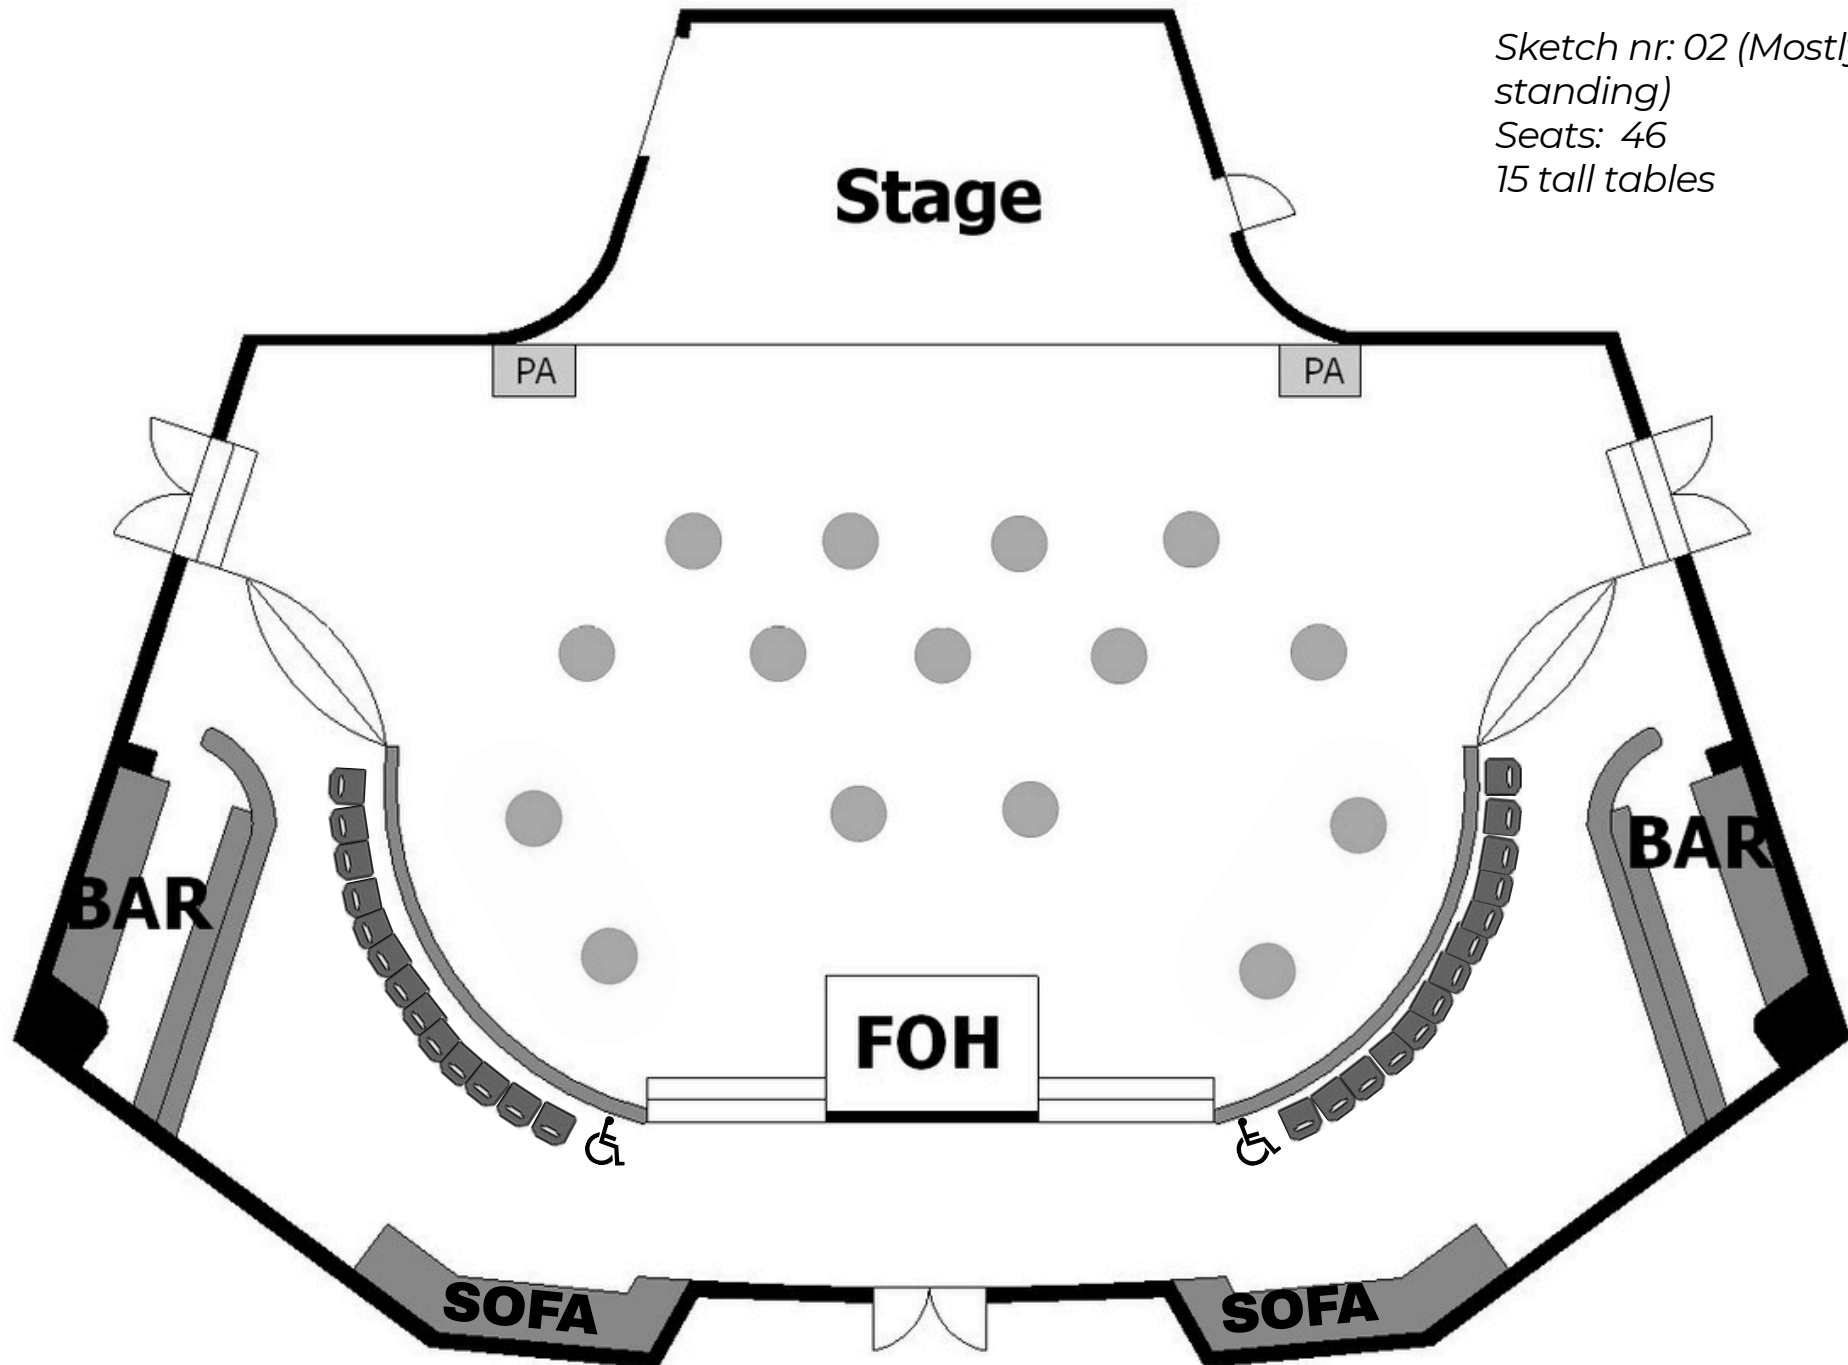

## Sal:

- **Bord**
  - Runde, grå, dia: 60cm H: 69/105cm (**48stk**)
  - Langbord, grå, L: 180cm B: 75cm H: 69cm (**22stk**)
  - Runde, sølv, dia: 60cm H: 69cm (**20stk**)
- **Stoler**
  - Stablestoler, svart plast, B: 50cm, D: 52cm, H: 83cm (**240stk**)
  - Klappstoler, svart plast, B: 45cm, D: 53cm, H: 78cm (**260stk**)

# Cosmopolite

Updated: Nov 2025

Sketch nr: 02 (Mostly standing)  
Seats: 46  
15 tall tables

# Cosmopolite

Updated: Nov 2025

Sketch nr: 03 (Max seating)

Seats: 368

Parket: 296

Bar area: 72

# Cosmopolite

Updated: Nov 2025

Sketch nr: 03a (Max seating)  
Seats: 350