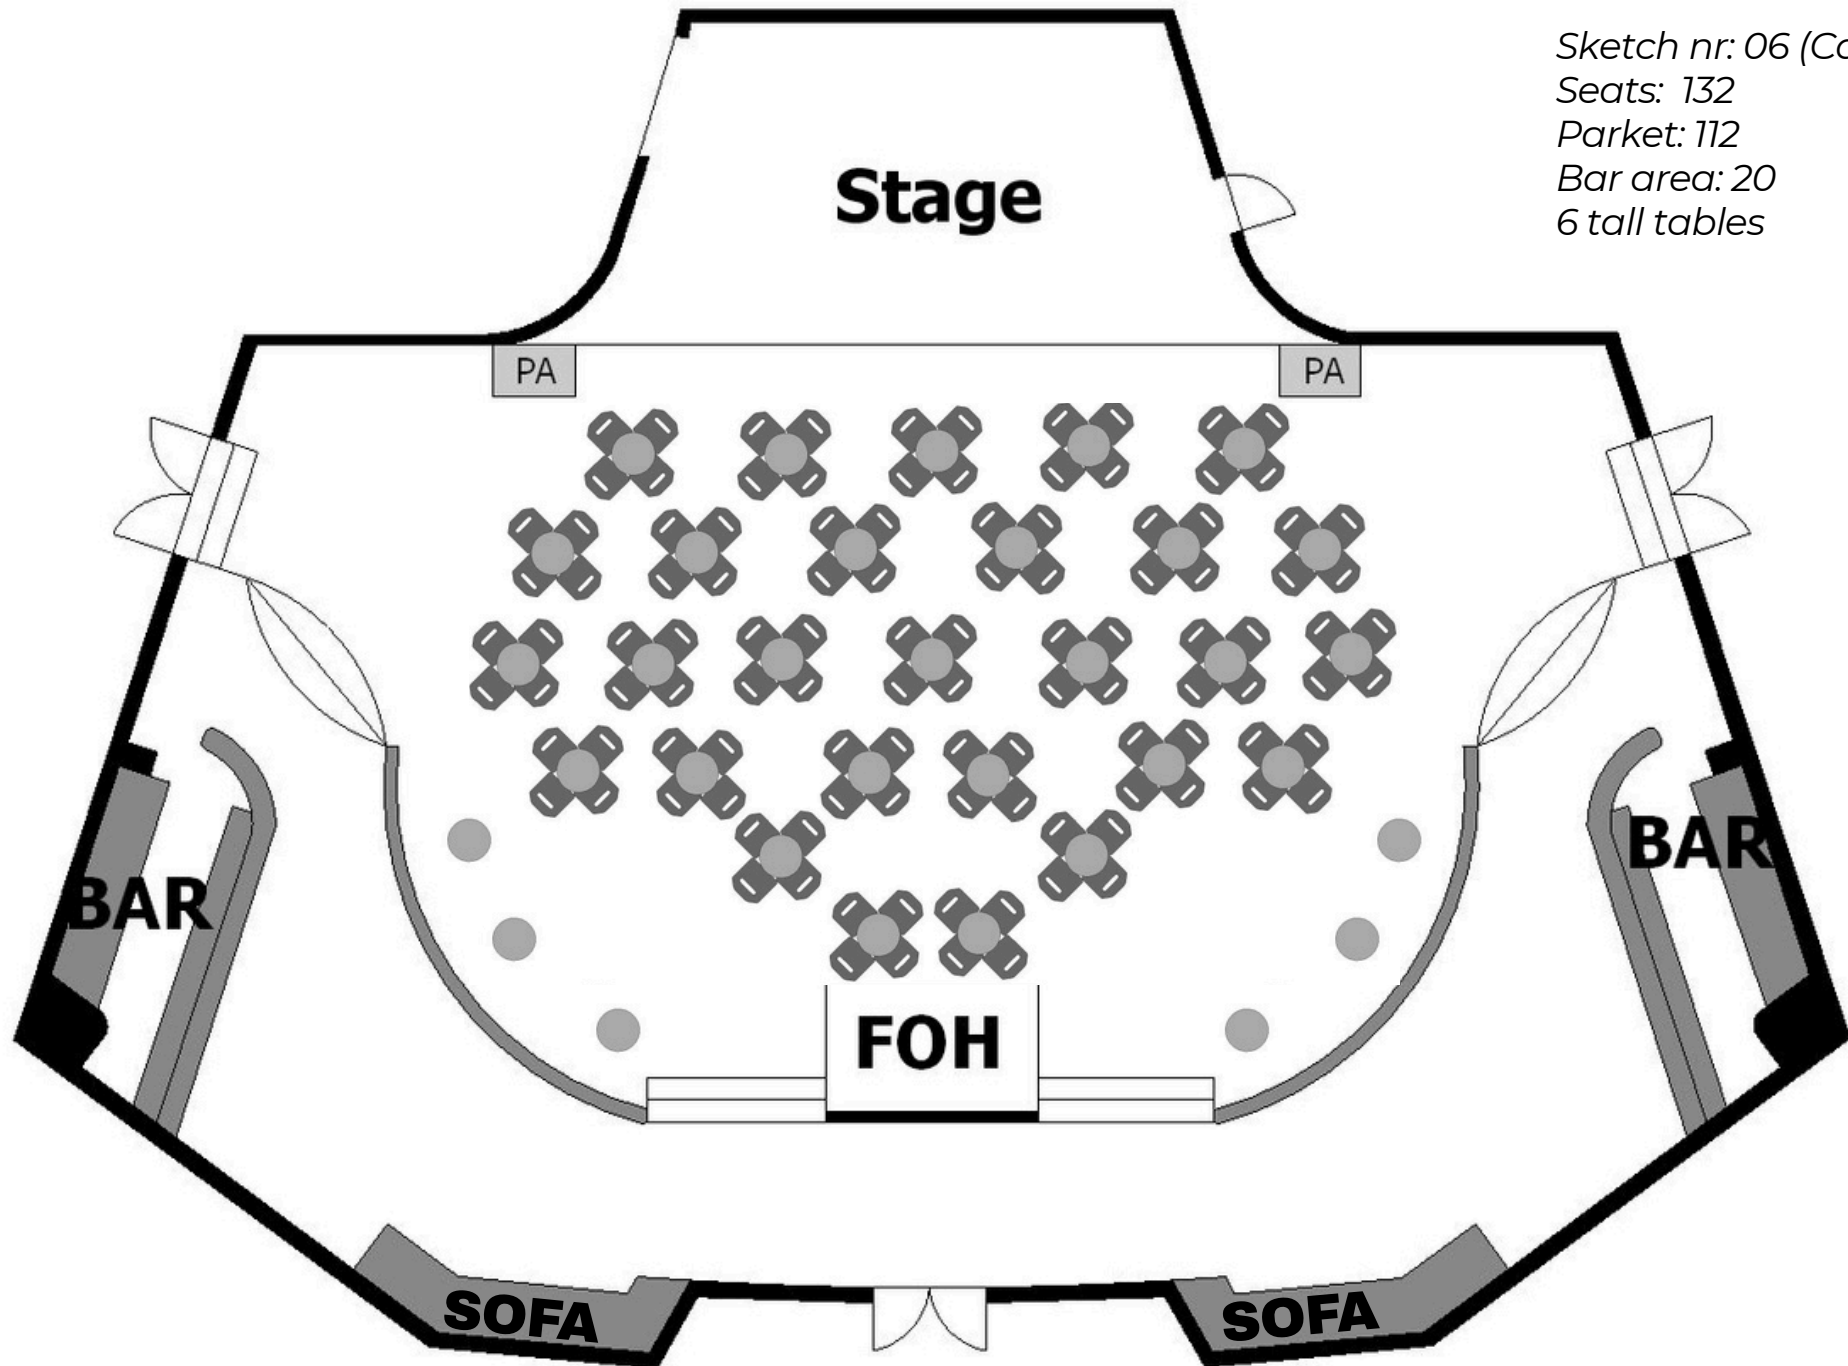

## Sal:

- **Bord**
  - Runde, grå, dia: 60cm H: 69/105cm (**48stk**)
  - Langbord, grå, L: 180cm B: 75cm H: 69cm (**22stk**)
  - Runde, sølv, dia: 60cm H: 69cm (**20stk**)
- **Stoler**
  - Stablestoler, svart plast, B: 50cm, D: 52cm, H: 83cm (**240stk**)
  - Klappstoler, svart plast, B: 45cm, D: 53cm, H: 78cm (**260stk**)

# Cosmopolite

Updated: Nov 2025

Sketch nr: 06 (Cafe 2)

Seats: 132

Parket: 112

Bar area: 20

6 tall tables

# Cosmopolite

Updated: Nov 2025

Sketch nr: 07 (Dance floor)

Seats: 148

Parket: 102

Bar area: 46

# Cosmopolite

Updated: Nov 2025

Sketch nr: 09 (Rows + cafe)

Seats: 270

Parket: 224 seats

Bar area: 46 seats