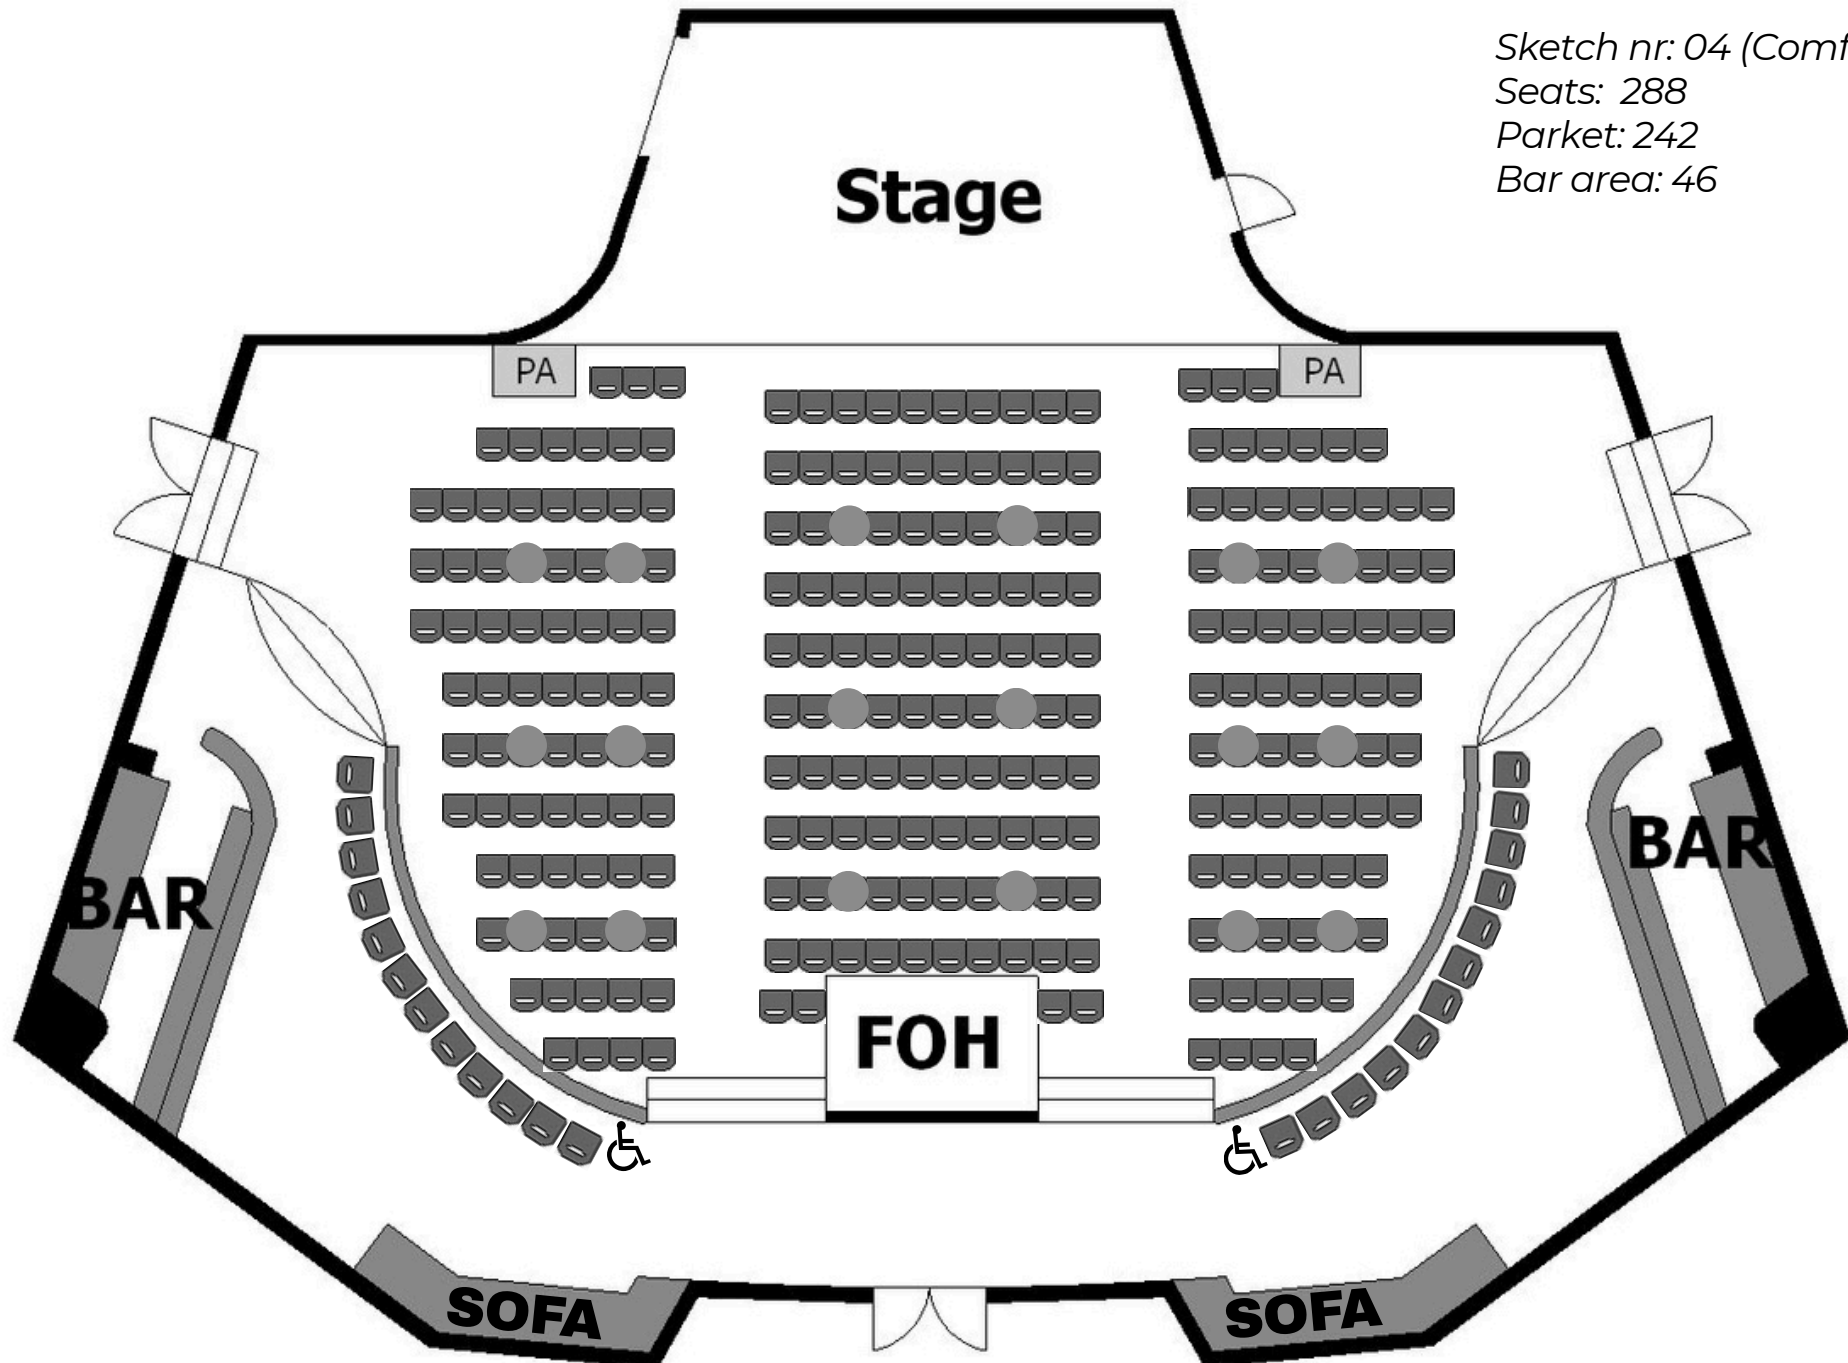

## Sal:

- **Bord**
  - Runde, grå, dia: 60cm H: 69/105cm (**48stk**)
  - Langbord, grå, L: 180cm B: 75cm H: 69cm (**22stk**)
  - Runde, sølv, dia: 60cm H: 69cm (**20stk**)
- **Stoler**
  - Stablestoler, svart plast, B: 50cm, D: 52cm, H: 83cm (**240stk**)
  - Klappstoler, svart plast, B: 45cm, D: 53cm, H: 78cm (**260stk**)

# Cosmopolite

Updated: Nov 2025

Sketch nr: 03 (Max seating)

Seats: 368

Parket: 296

Bar area: 72

# Cosmopolite

Updated: Nov 2025

Sketch nr: 04 (Comfortable)

Seats: 288

Parket: 242

Bar area: 46

# Cosmopolite

Updated: Nov 2025

Sketch nr: 05 (Cafe)

Seats: 288

Parket: 242

Bar area: 46