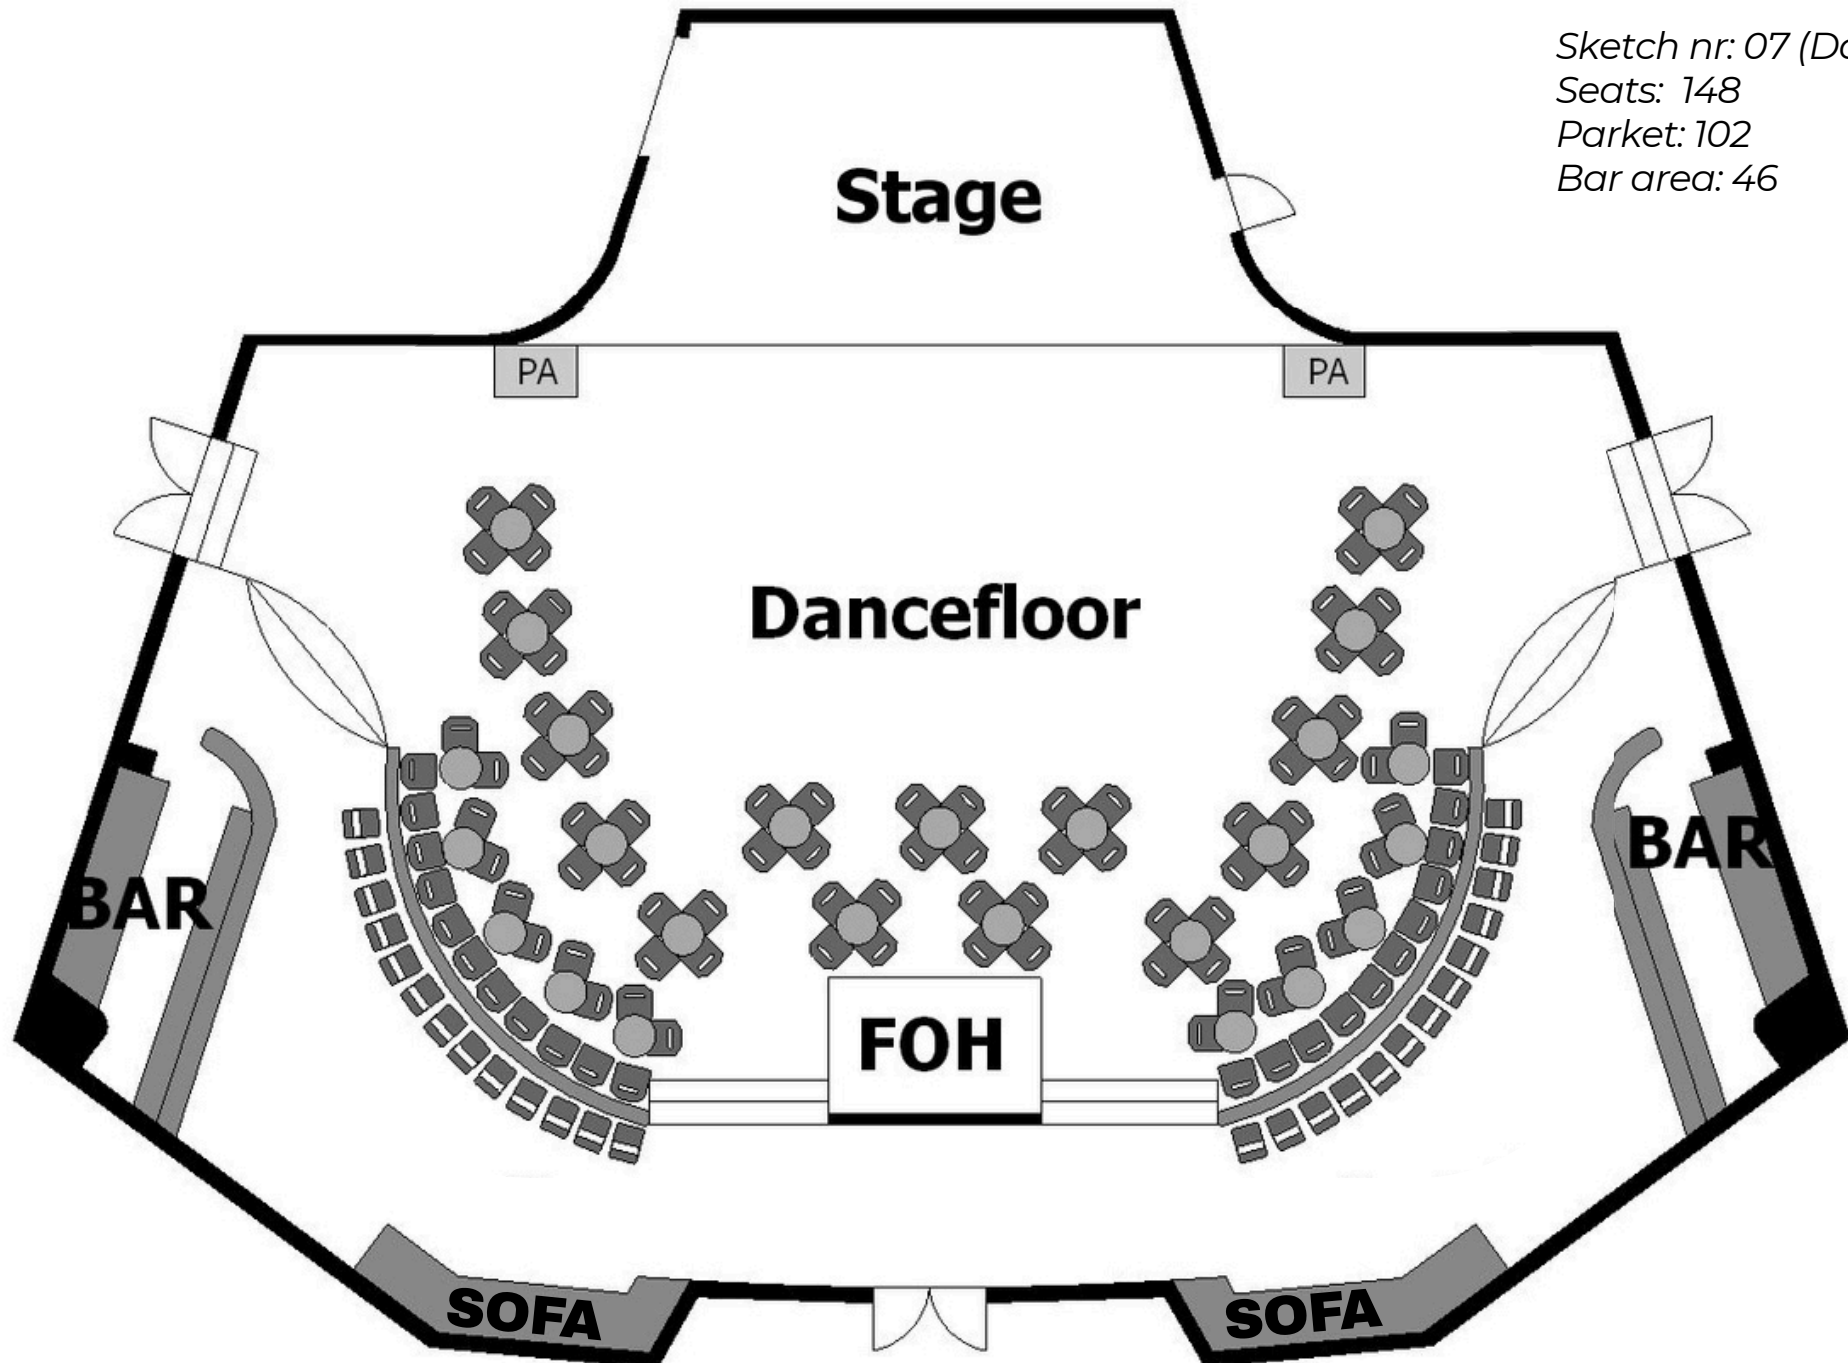

## Sal:

- **Bord**
  - Runde, grå, dia: 60cm H: 69/105cm (**48stk**)
  - Langbord, grå, L: 180cm B: 75cm H: 69cm (**22stk**)
  - Runde, sølv, dia: 60cm H: 69cm (**20stk**)
- **Stoler**
  - Stablestoler, svart plast, B: 50cm, D: 52cm, H: 83cm (**240stk**)
  - Klappstoler, svart plast, B: 45cm, D: 53cm, H: 78cm (**260stk**)

# Cosmopolite

Updated: Nov 2025

Sketch nr: 07 (Dance floor)

Seats: 148

Parket: 102

Bar area: 46

# Cosmopolite

Updated: Nov 2025

Sketch nr: 08 (Dance floor 2)

Seats: 120

Parket: 74 seats

Bar area: 46 seats

# Cosmopolite

Updated: Nov 2025

Sketch nr: 09 (Rows + cafe)

Seats: 270

Parket: 224 seats

Bar area: 46 seats