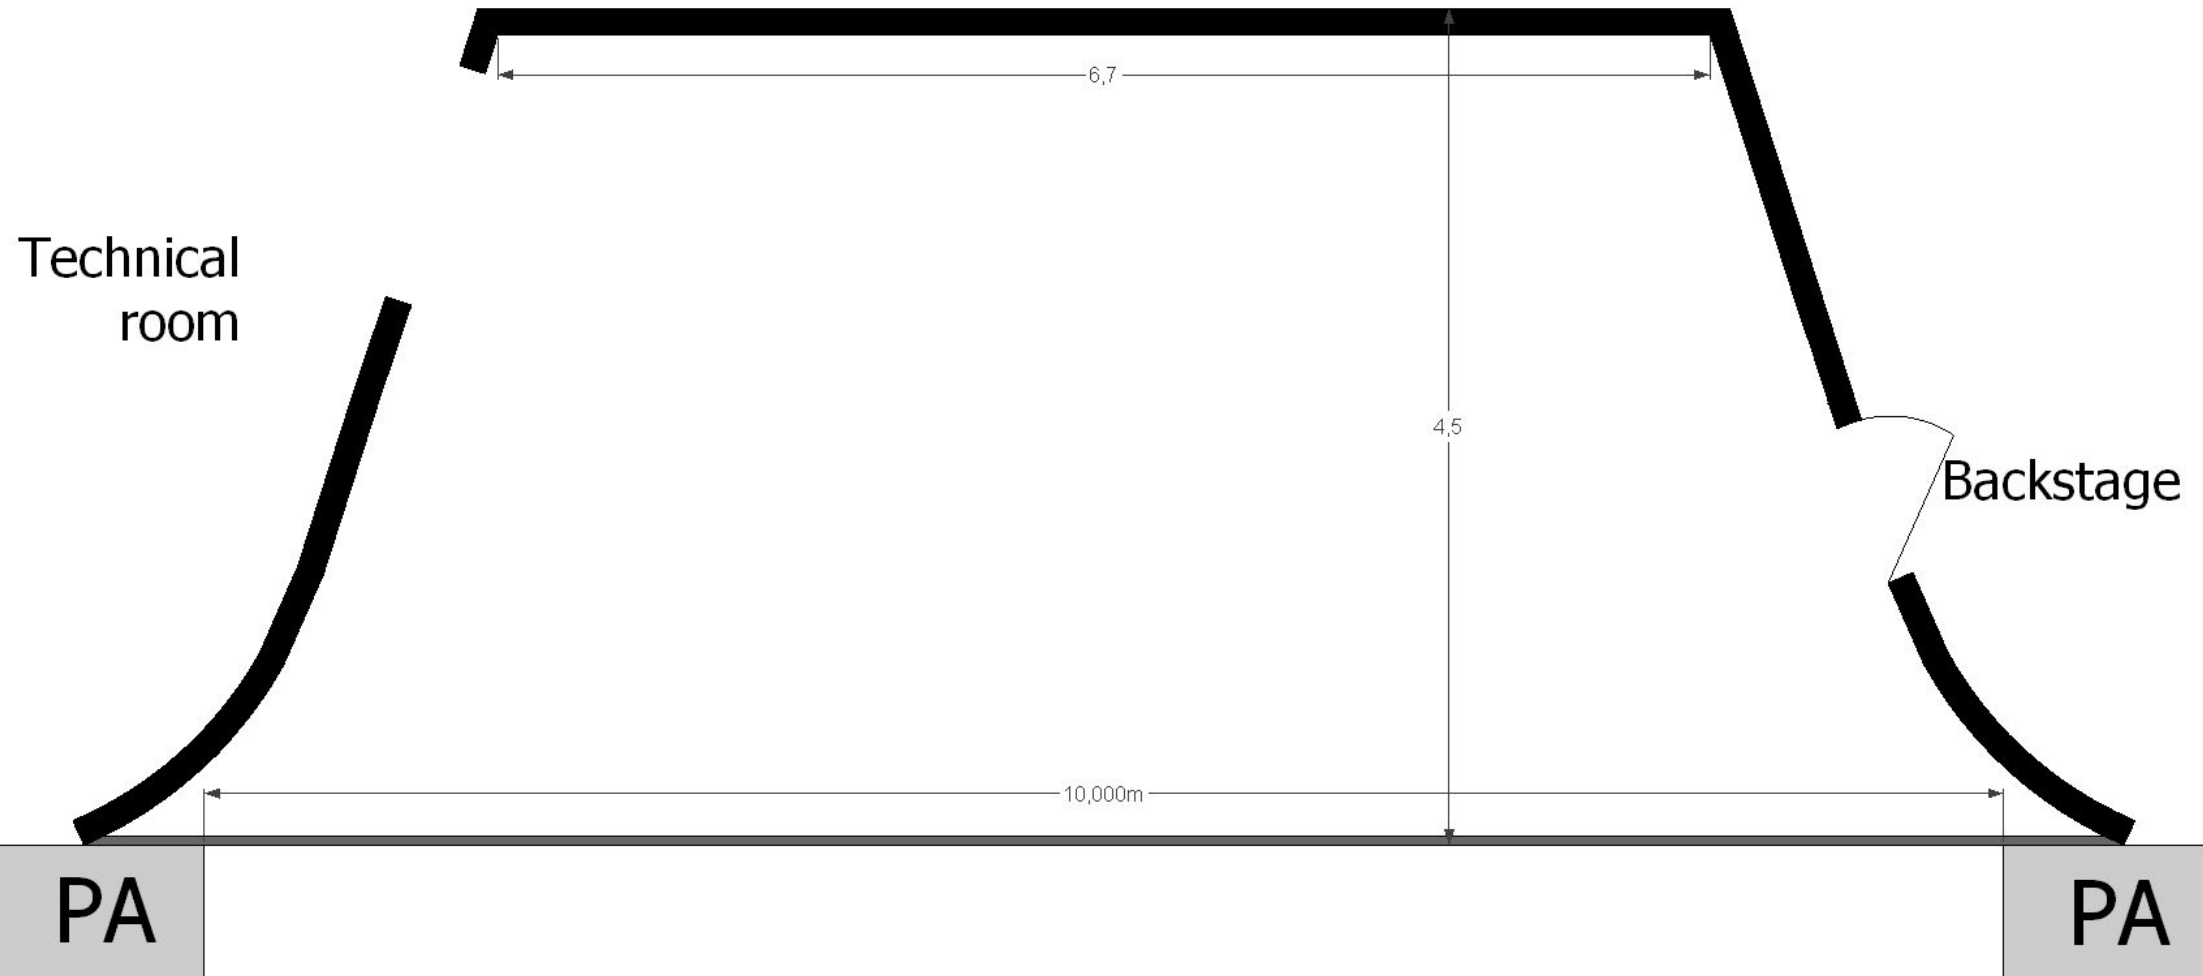

AV Specs	
	Projektor
Type:	Barco G60-W10 DLP laser phosphor projector
Resolution:	1,920 x 1,200 (WUXGA)
Brightness:	10,000 Lumens
Contrast ratio:	1200: 1 sequential; 6000: 1 dynamic; Extreme black: 100,000: 1
Projector connection:	2xHDMI, DVI-D, HDBaseT, 3G-SDI, VGA
Connection in venue:	VGA, HDMI
Input resolutions:	Up to 1,920 x 1,200 @ 60Hz
Dimensions:	(WxLxH) without feet: 484 x 529 x 195 mm / 19.06 x 20.83 x 7.68 inches
Weight:	Weight without lens: 22.7 kg / 50.1 lbs
	Screen
Screen type:	Front projection screen
Format:	16:09
	Distance
1,6m:	From stage floor to lower edge of the screen
17m:	From projector to screen

Cosmopolite Stage Plan Main Stage

Updated: Jan 2017

Cosmopolite

Stage Plan Main Stage

Updated: Jan 2017

Temporary stage elements (20pcs) can be used as stage extension or as risers in different combinations.
Dimensions of a temporary stage element: 1m x 2m
Available heights: 1m (for stage extension)
0,2m (for riser)
0,4m (for riser)

Cosmopolite

Stage Plan Main Stage

Updated: Jan 2017

Temporary stage elements (20pcs) can be used as stage extension or as risers in different combinations.
Dimensions of a temporary stage element: 1m x 2m
Available heights: 1m (for stage extension)
0,2m (for riser)
0,4m (for riser)