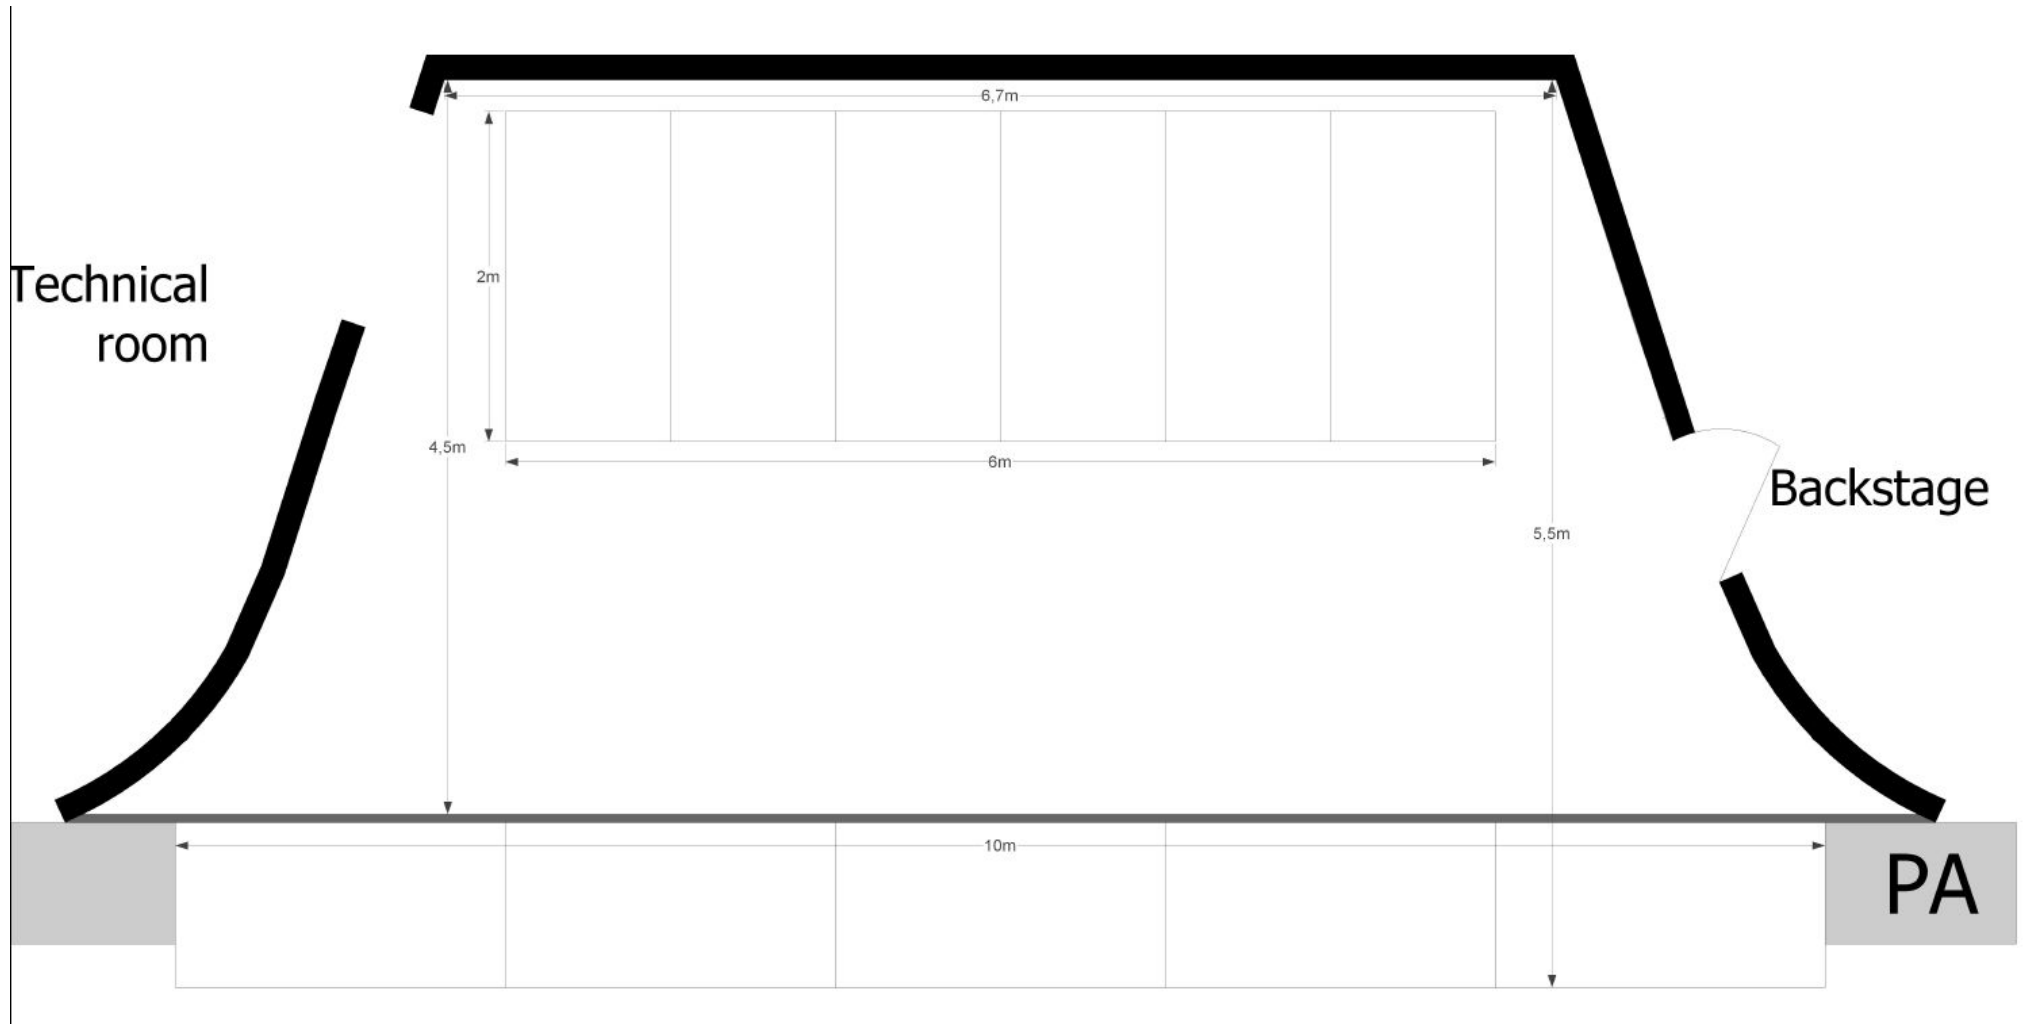

AV Specs	
	Projektor
Type:	Barco G60-W10 DLP laser phosphor projector
Resolution:	1,920 x 1,200 (WUXGA)
Brightness:	10,000 Lumens
Contrast ratio:	1200: 1 sequential; 6000: 1 dynamic; Extreme black: 100,000: 1
Projector connection:	2xHDMI, DVI-D, HDBaseT, 3G-SDI, VGA
Connection in venue:	VGA, HDMI
Input resolutions:	Up to 1,920 x 1,200 @ 60Hz
Dimensions:	(WxLxH) without feet: 484 x 529 x 195 mm / 19.06 x 20.83 x 7.68 inches
Weight:	Weight without lens: 22.7 kg / 50.1 lbs
	Screen
Screen type:	Front projection screen
Format:	16:09
	Distance
1,6m:	From stage floor to lower edge of the screen
17m:	From projector to screen

Cosmopolite Stage Plan Main Stage

Updated: Jan 2017

Cosmopolite

Stage Plan Main Stage

Updated: Jan 2017

Temporary stage elements (20pcs) can be used as stage extension or as risers in different combinations.
Dimensions of a temporary stage element: 1m x 2m
Available heights: 1m (for stage extension)
0,2m (for riser)
0,4m (for riser)

Cosmopolite

Stage Plan Main Stage

Updated: Jan 2017

Temporary stage elements (20pcs) can be used as stage extension or as risers in different combinations.
Dimensions of a temporary stage element: 1m x 2m
Available heights: 1m (for stage extension)
0,2m (for riser)
0,4m (for riser)