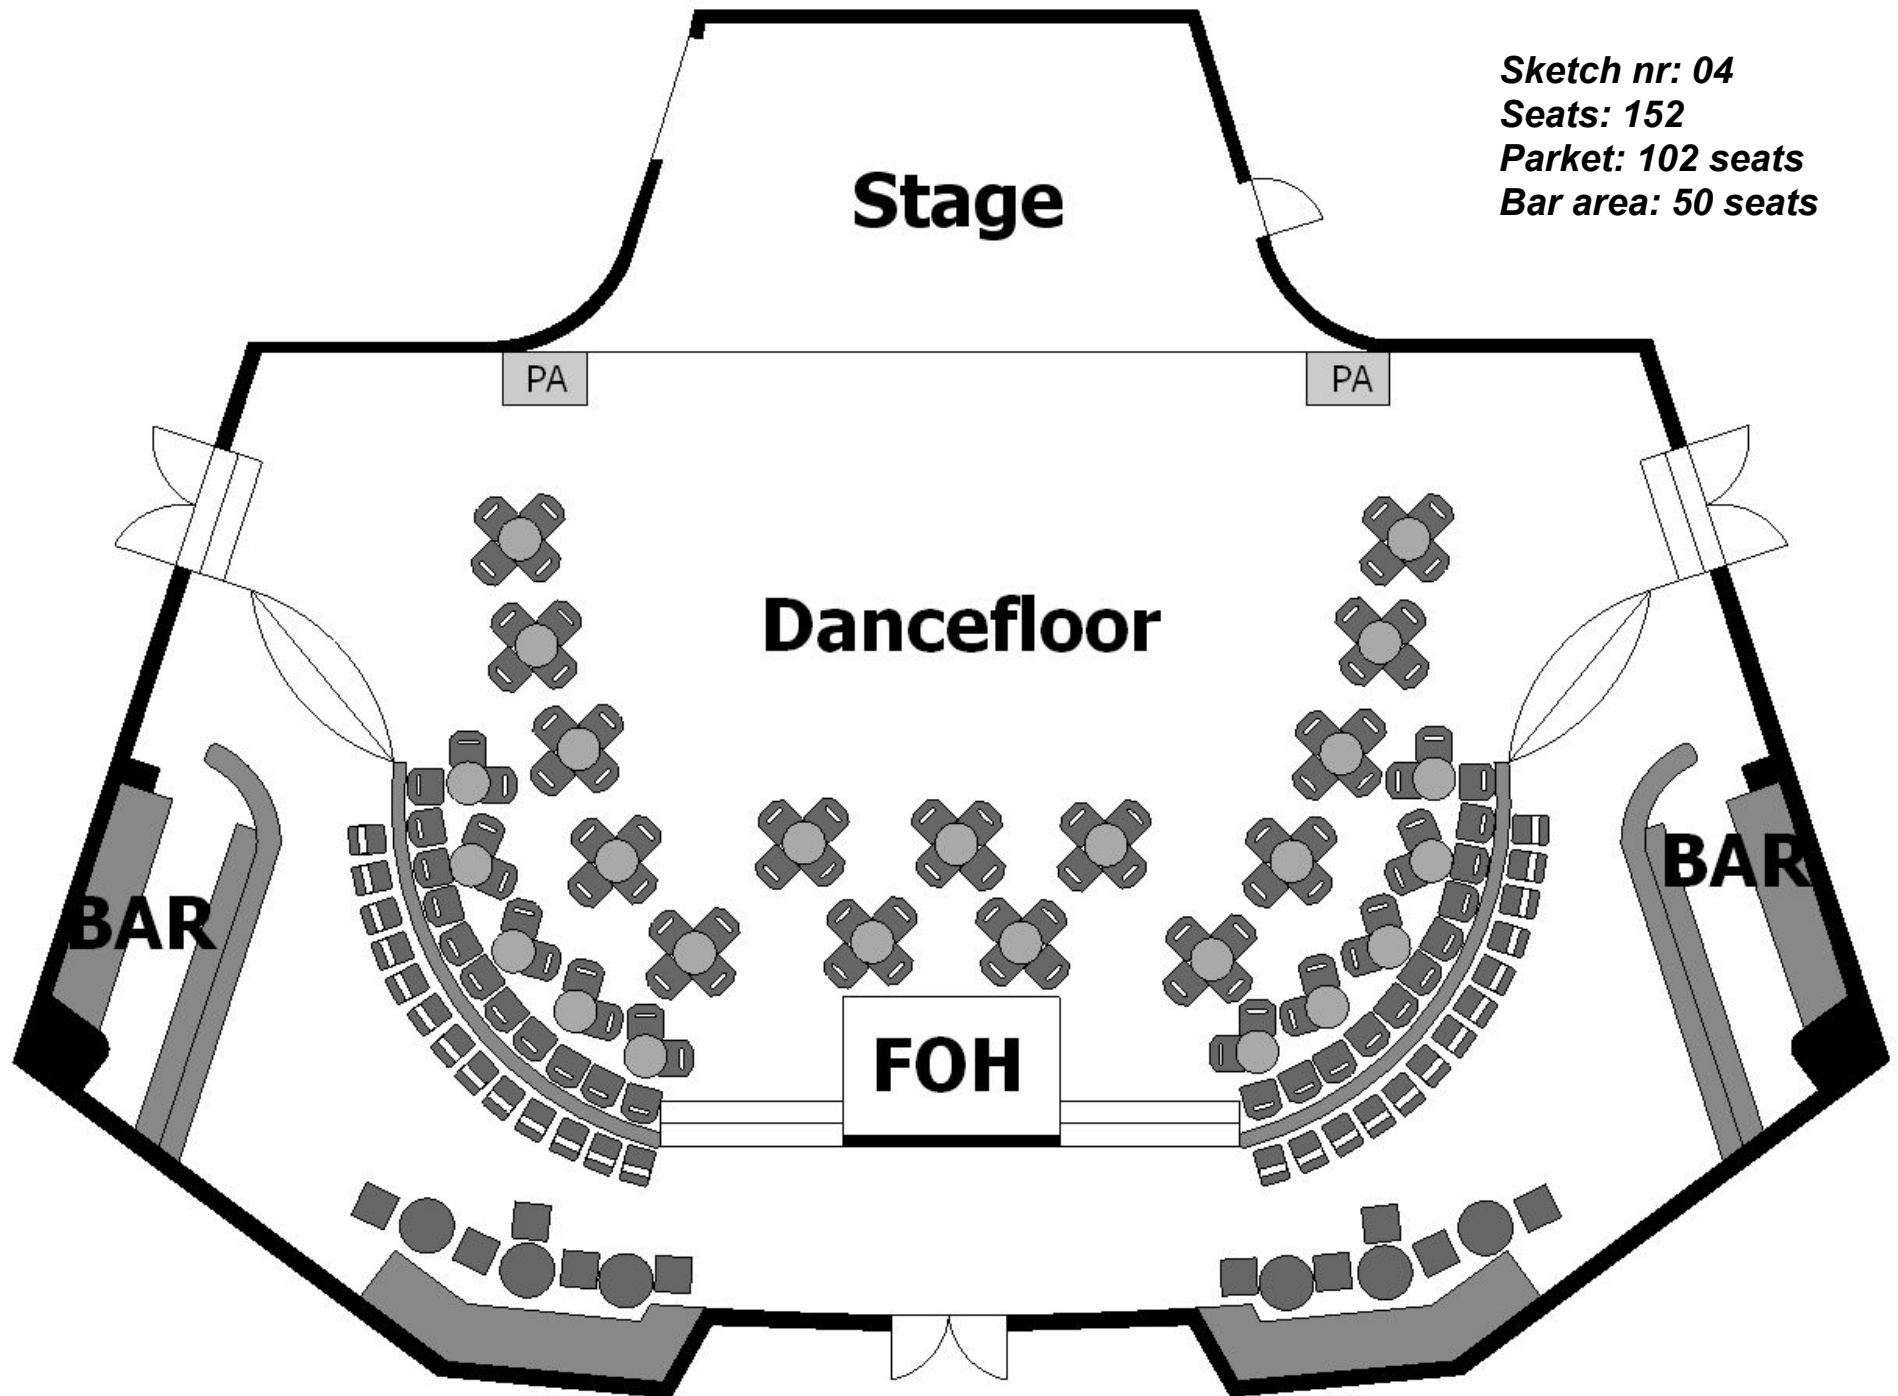

Cosmopolite

Å finne riktig møblering av salen er viktig for et godt arrangement. Her finner du en oversikt over tilgjengelige møbler og tegninger med forskjellige oppsett.

Sal:

- **Bord**
 - Runde, grå, dia: 60cm H: 69/105cm (**48stk**)
 - Runde, trefarget, dia: 76cm H: 105cm (**4stk**)
 - Langbord, grå, L: 180cm B: 75cm H: 69cm (**22stk**)
 - Runde, sølv, dia: 60cm H: 69cm (**20stk**)
- **Stoler**
 - Stablestoler, svart plast, B: 50cm, D: 52cm, H: 83cm (**240stk**)
 - Klappstoler, svart plast, B: 45cm, D: 53cm, H: 78cm (**260stk**)
 - Stablestoler, hvit plast, B: 57cm, D: 53cm, H: 85cm (**24stk**)

Seats: 362

Parket: 312 seats

Bar area: 50 seats

Cosmopolite

Sketch nr: 03

Seats: 228

Parket: 178 seats

Bar area: 50 seats

Cosmopolite

Sketch nr: 04

Seats: 152

Parket: 102 seats

Bar area: 50 seats

Cosmopolite

Sketch nr: 05

Seats: 124

Parket: 74 seats

Bar area: 50 seats

Cosmopolite

Sketch nr: 06
Seats: 162
Parket: 112 seats
Bar area: 50 seats

Cosmopolite

Sketch nr: 07

Seats: 274

Parket: 224 seats