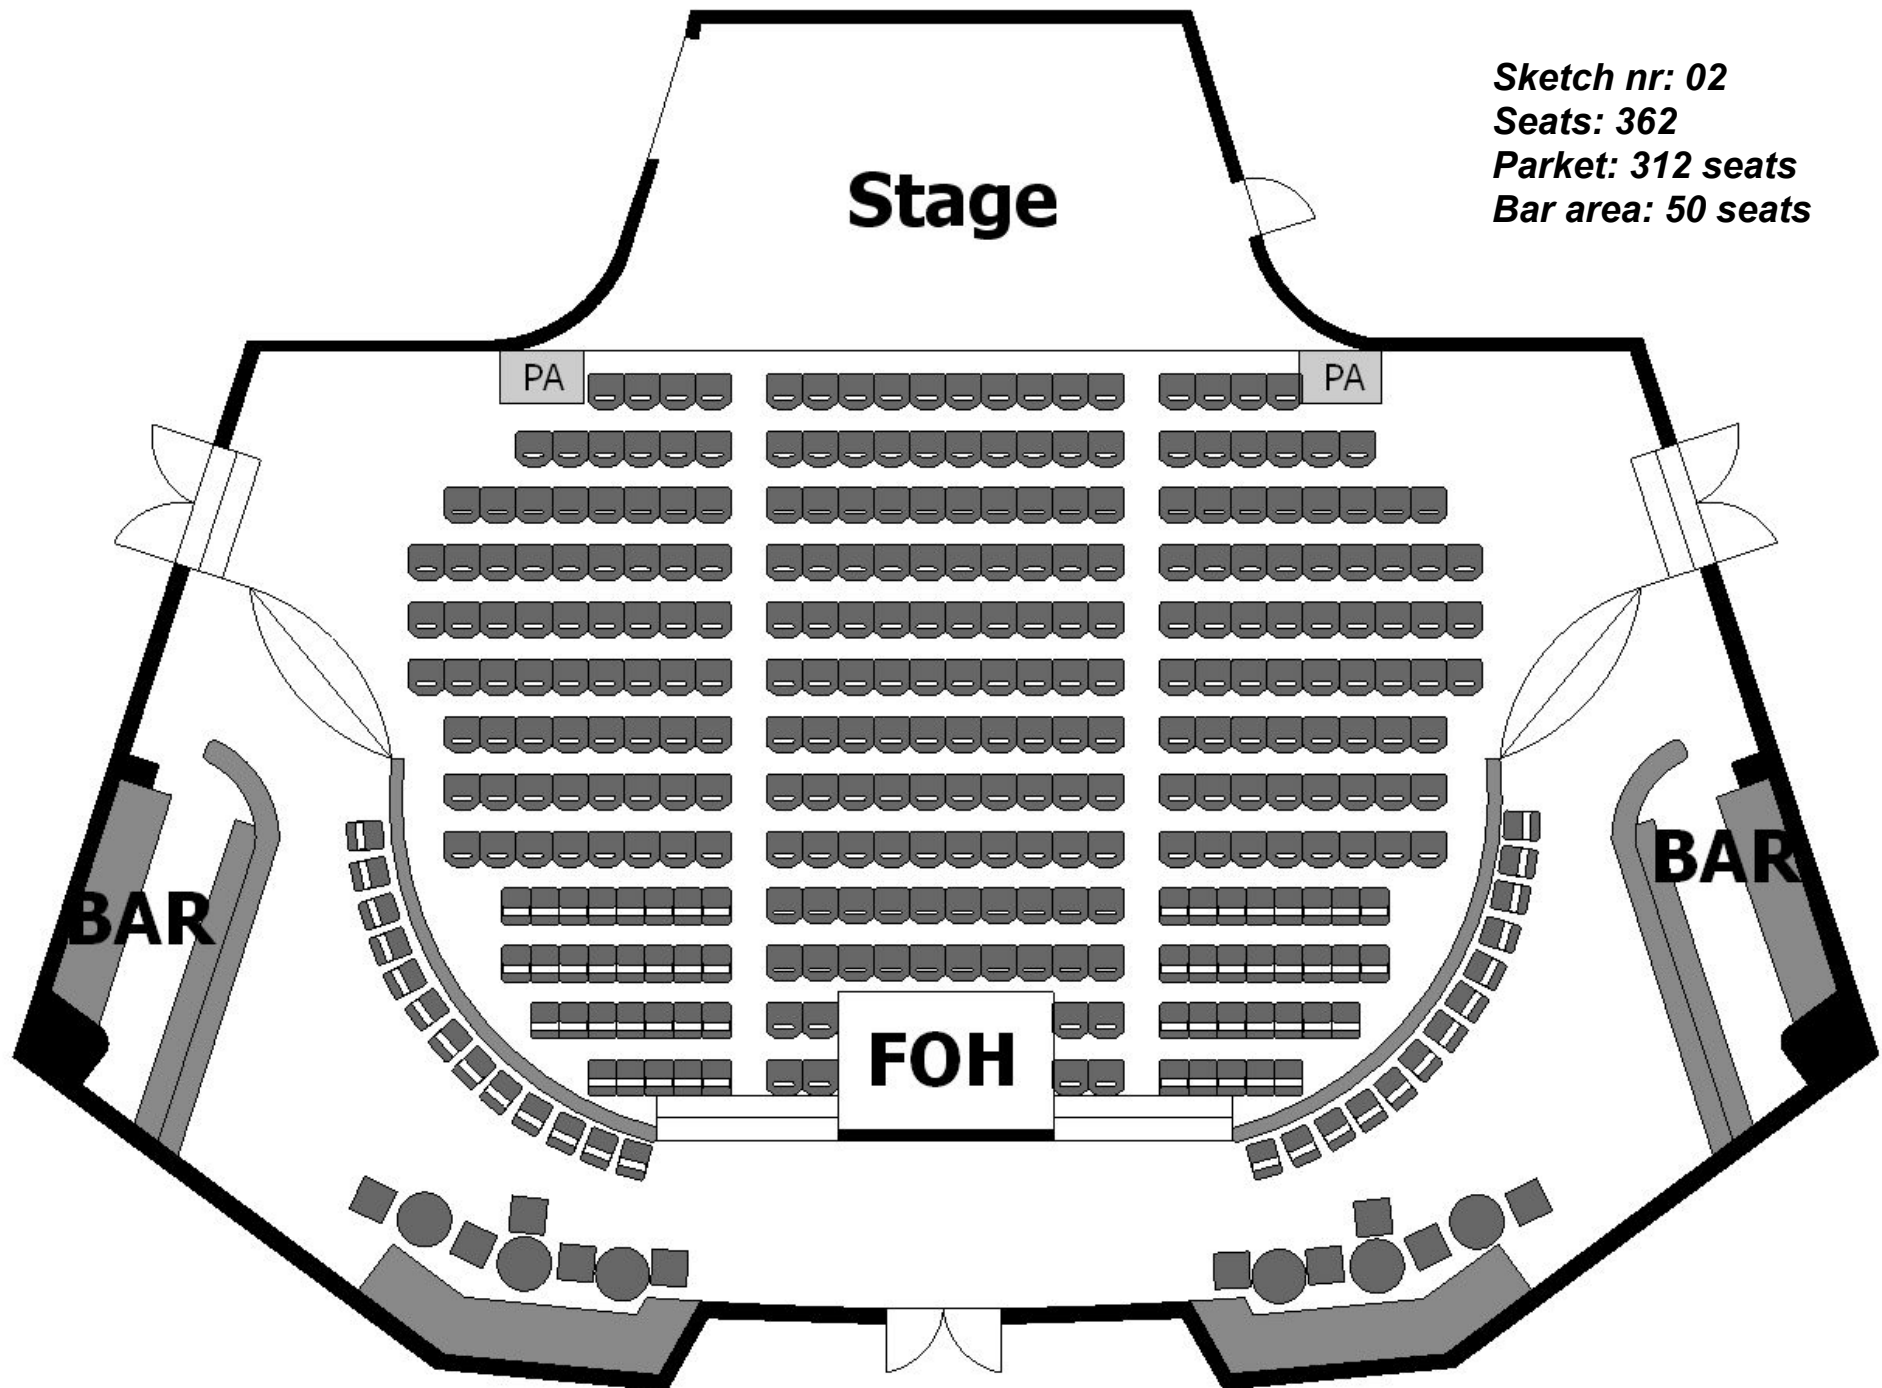

Cosmopolite

Å finne riktig møblering av salen er viktig for et godt arrangement. Her finner du en oversikt over tilgjengelige møbler og tegninger med forskjellige oppsett.

Sal:

- **Bord**
 - Runde, grå, dia: 60cm H: 69/105cm (**48stk**)
 - Runde, trefarget, dia: 76cm H: 105cm (**4stk**)
 - Langbord, grå, L: 180cm B: 75cm H: 69cm (**22stk**)
 - Runde, sølv, dia: 60cm H: 69cm (**20stk**)
- **Stoler**
 - Stablestoler, svart plast, B: 50cm, D: 52cm, H: 83cm (**240stk**)
 - Klappstoler, svart plast, B: 45cm, D: 53cm, H: 78cm (**260stk**)
 - Stablestoler, hvit plast, B: 57cm, D: 53cm, H: 85cm (**24stk**)

Seats: 362

Parket: 312 seats

Bar area: 50 seats

Cosmopolite

Sketch nr: 03

Seats: 228

Parket: 178 seats

Bar area: 50 seats

Cosmopolite

Sketch nr: 04

Seats: 152

Parket: 102 seats

Bar area: 50 seats

Cosmopolite

Sketch nr: 05

Seats: 124

Parket: 74 seats

Bar area: 50 seats

Cosmopolite

Sketch nr: 06
Seats: 162
Parket: 112 seats
Bar area: 50 seats

Cosmopolite

Sketch nr: 07

Seats: 274

Parket: 224 seats