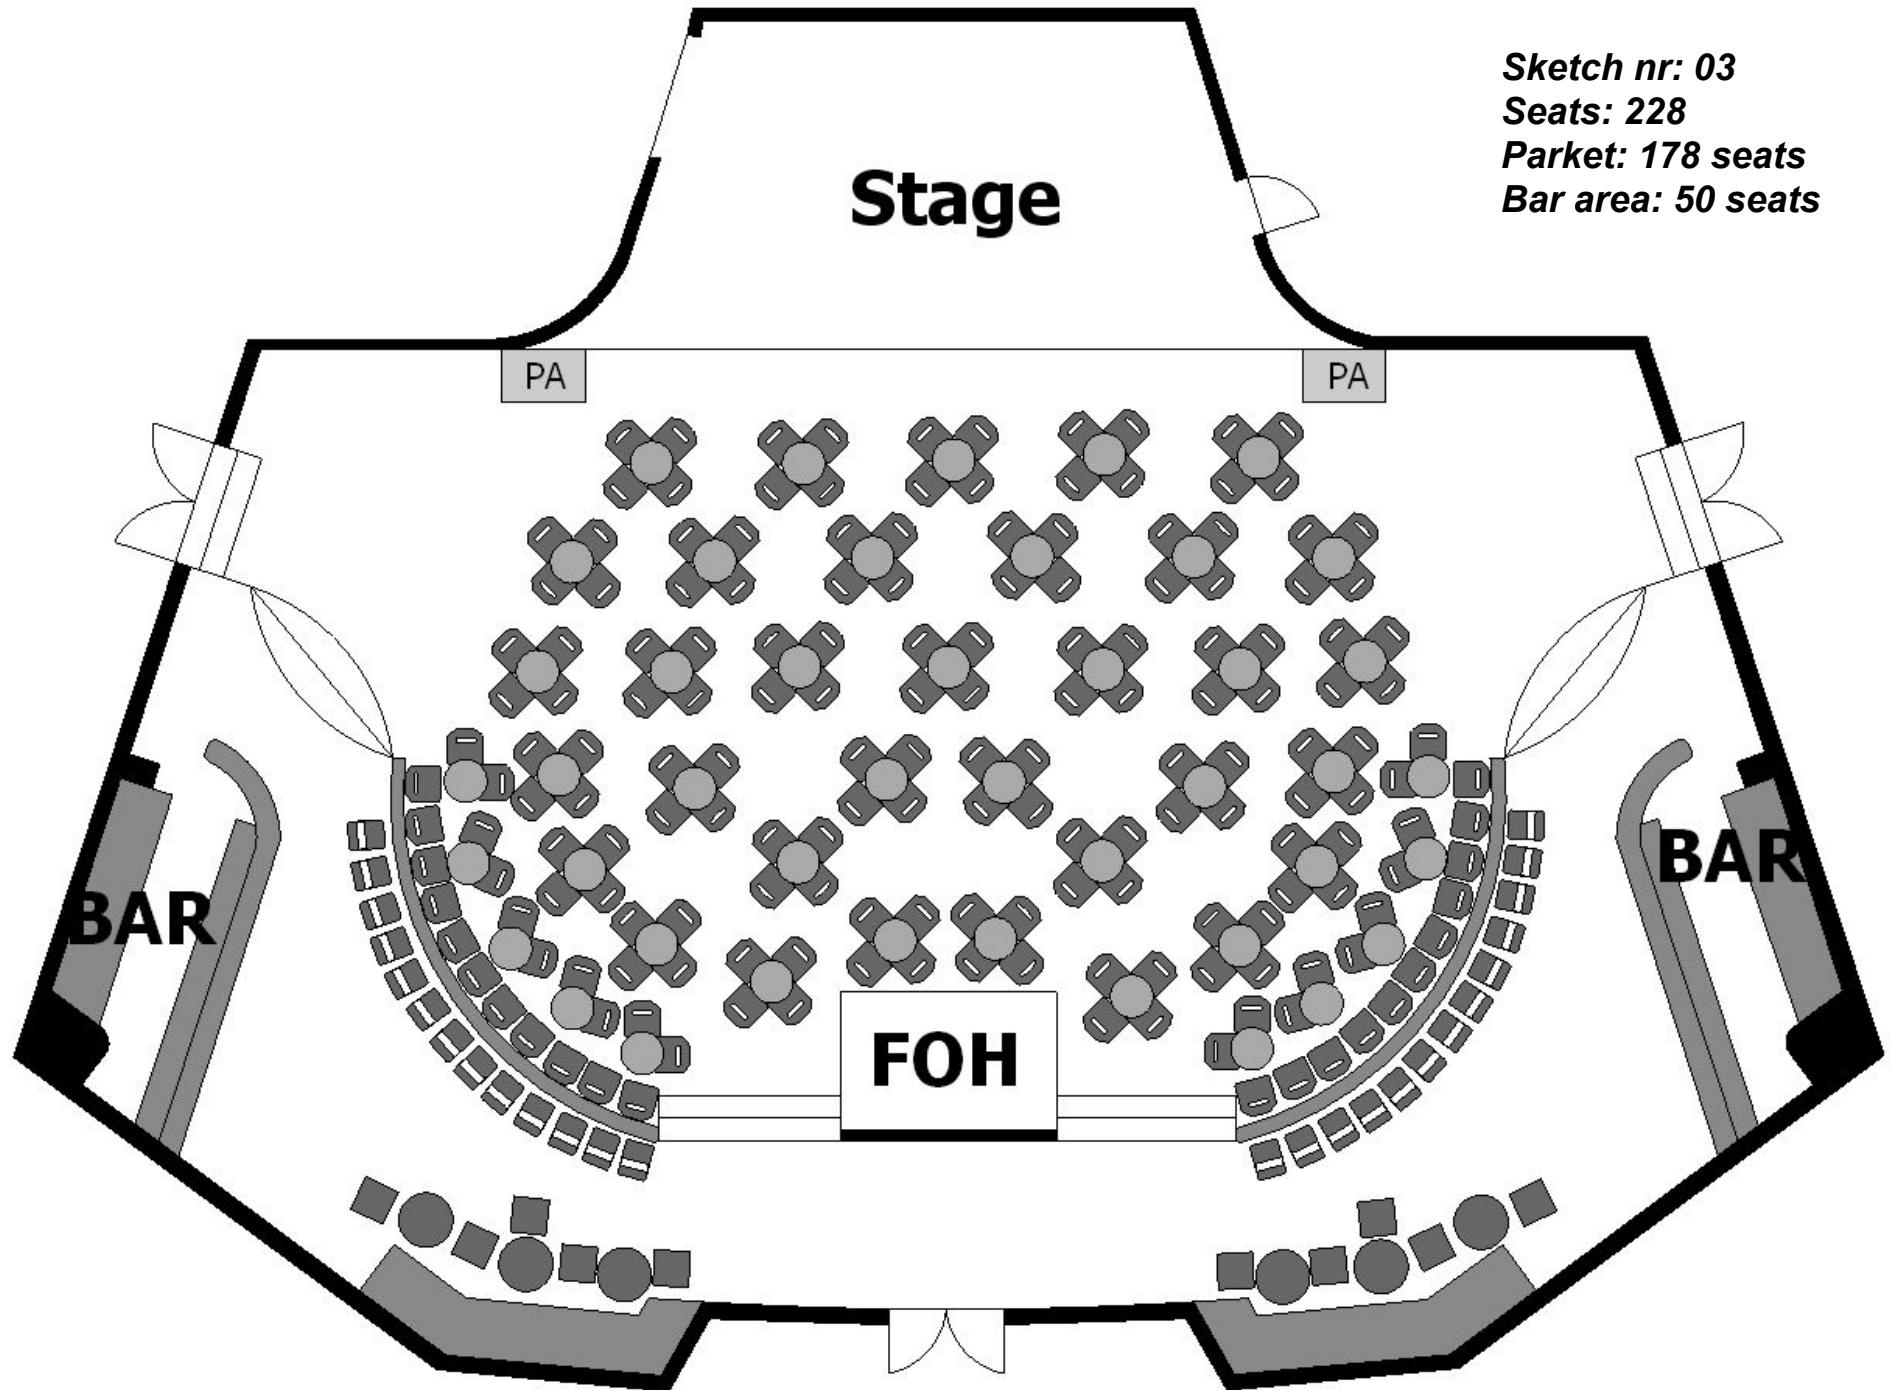

Cosmopolite

Å finne riktig møblering av salen er viktig for et godt arrangement. Her finner du en oversikt over tilgjengelige møbler og tegninger med forskjellige oppsett.

Sal:

- **Bord**
 - Runde, grå, dia: 60cm H: 69/105cm (**48stk**)
 - Runde, trefarget, dia: 76cm H: 105cm (**4stk**)
 - Langbord, grå, L: 180cm B: 75cm H: 69cm (**22stk**)
 - Runde, sølv, dia: 60cm H: 69cm (**20stk**)
- **Stoler**
 - Stablestoler, svart plast, B: 50cm, D: 52cm, H: 83cm (**240stk**)
 - Klappstoler, svart plast, B: 45cm, D: 53cm, H: 78cm (**260stk**)
 - Stablestoler, hvit plast, B: 57cm, D: 53cm, H: 85cm (**24stk**)

Seats: 362

Parket: 312 seats

Bar area: 50 seats

Cosmopolite

Sketch nr: 03

Seats: 228

Parket: 178 seats

Bar area: 50 seats

Cosmopolite

Sketch nr: 04

Seats: 152

Parket: 102 seats

Bar area: 50 seats

Cosmopolite

Sketch nr: 05

Seats: 124

Parket: 74 seats

Bar area: 50 seats

Cosmopolite

Sketch nr: 06
Seats: 162
Parket: 112 seats
Bar area: 50 seats

Cosmopolite

Sketch nr: 07

Seats: 274

Parket: 224 seats